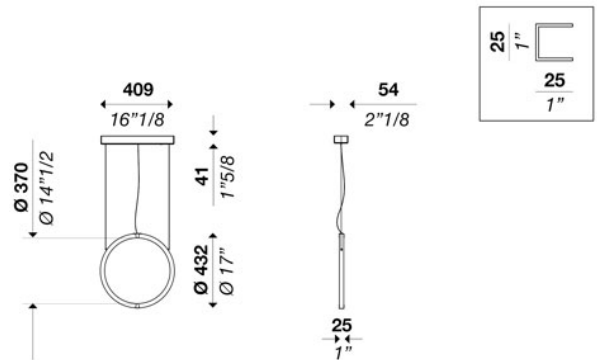

LUNA S430 VERTICAL DALI 220V

ver. 20200404_Rev_0

year: **2021**
code: **2670303E10100**
type: **hanging lamp**
application: **indoor**

Technical drawing
Size ref. image mm - inch

Technical data

Light source	LED
Circuit structure	LED strip
Light emission direction	diffused
Power	32 W
Source lumens	3648 lm
Source efficacy	114 lm/W
Energy class	F
Delivered lumens	2996 lm
Secondary	24 V
Colour temperature	3000 K / variants page 2
Colour rendering index	90 CRI / variants page 2
Standard Deviation of Colour Matching	3 SDCM
Safety class	I
Degree of protection	IP 20
Direct mounting on normally flammable surfaces	●
Operating temperature	+10° / +40°
CE	●
UL	○

Optional

Emergency mode	○
Motion sensor	○
Directional	○

Packing

Net weight	
Packaging 1	
Packaging 2	
Packaging 3	
Packaging 4	
Packaging 5	

Structure

Material	aluminium
Finish	white / variants page 2

Diffuser

Material	polymer stretch
Finish	opal / variants page 2

Electronics / Driver

Included	Yes
Quantity	1
Voltage	220-240V 50/60 Hz

Dimmable

Hanging cables

Stainless steel cables standard length (custom available)	2000 mm / 78" 3/4
Electric cable standard length (custom available)	2500 mm/100"

Warranty

Duration	2 years
----------	---------

LUNA S430 VERTICAL DALI 220V

ver. 20200404_Rev_0

year: **2021**
 code: **2670303E10100**
 type: **hanging lamp**
 application: **indoor**

Available variants

Colour temperature