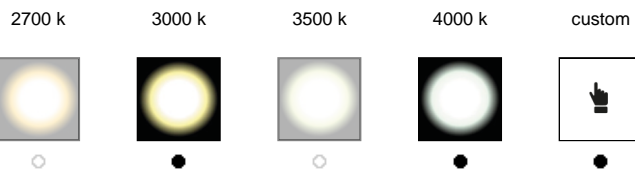

LUNA S430 VERTICAL DALI 220V

ver. 20200404_Rev_0

year: **2021**
code: **2670303E10100**
type: **hanging lamp**
application: **indoor**

Technical drawing
Size ref. image mm - inch

Technical data

Light source	LED
Circuit structure	LED strip
Light emission direction	diffused
Power	32 W
Source lumens	3648 lm
Source efficacy	114 lm/W
Energy class	F
Delivered lumens	2996 lm
Secondary	24 V
Colour temperature	3000 K / variants page 2
Colour rendering index	90 CRI / variants page 2
Standard Deviation of Colour Matching	3 SDCM
Safety class	I
Degree of protection	IP 20
Direct mounting on normally flammable surfaces	●
Operating temperature	+10° / +40°
CE	●
UL	○

Material	polymer stretch
Finish	opal / variants page 2

Electronics / Driver

Included	Yes
Quantity	1
Voltage	220-240V 50/60 Hz

Dimmable

Hanging cables

Stainless steel cables standard length (custom available)	2000 mm / 78" 3/4
Electric cable standard length (custom available)	2500 mm/100"

Warranty

Duration	2 years
----------	---------

LUNA S430 VERTICAL DALI 220V

ver. 20200404_Rev_0

year: **2021**
 code: **2670303E10100**
 type: **hanging lamp**
 application: **indoor**

Available variants

Colour temperature