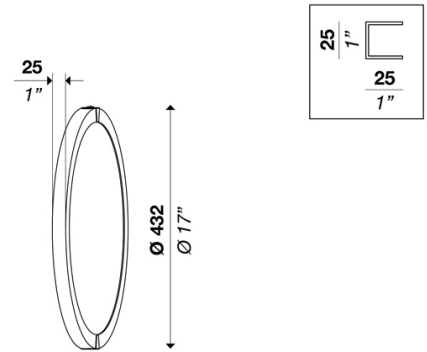

# LUNA W430 DALI 220V

ver. 20200404\_Rev\_0

year: **2022**  
code: **2670104E10100**  
type: **wall lamp**  
application: **indoor**

**Technical drawing**  
Size ref. image mm - inch

Technical data	
Light source	LED
Circuit structure	LED strip
Light emission direction	direct
Power	32 W
Source lumens	3648 lm
Source efficacy	114 lm/W
Energy class	F
Delivered lumens	2996 lm
Secondary	24 V
Colour temperature	3000 K / variants page 2
Colour rendering index	90 CRI / variants page 2
Standard Deviation of Colour Matching	3 SDCM
Safety class	I
Degree of protection	IP 20
Direct mounting on normally flammable surfaces	●
Operating temperature	+10° / +40°
CE	●
UL	○