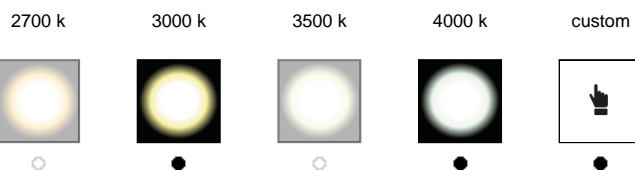

LUNA W430 DALI 220V

ver. 20200404_Rev_0

year: **2022**
code: **2670104E10100**
type: **wall lamp**
application: **indoor**

Available variants

Colour temperature