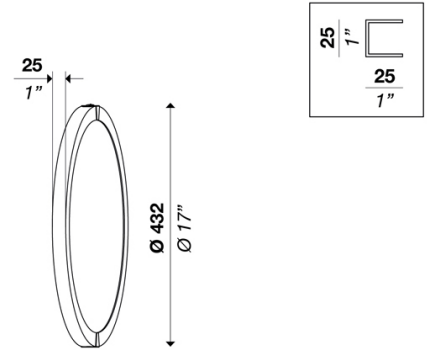

LUNA W430 0-10V 110V

ver. 20200404_Rev_0

year: **2022**
code: **2670104A20100**
type: **wall lamp**
application: **indoor**

Technical drawing

Size ref. image mm - inch

Technical data

Light source	LED
Circuit structure	LED strip
Light emission direction	direct
Power	32 W
Source lumens	3648 lm
Source efficacy	114 lm/W
Energy class	F
Delivered lumens	2996 lm
Secondary	24 V
Colour temperature	3000 K / variants page 2
Colour rendering index	90 CRI / variants page 2
Standard Deviation of Colour Matching	3 SDCM
Safety class	I
Degree of protection	IP 20
Direct mounting on normally flammable surfaces	●
Operating temperature	+10° / +40°
CE	●
UL	●

Optional

Emergency mode	○
Motion sensor	○
Directional	○

Packing

Net weight	
Packaging 1	
Packaging 2	
Packaging 3	
Packaging 4	
Packaging 5	

Structure

Material	aluminium
Finish	white / variants page 2

Diffuser

Material	polymer stretch
Finish	opal / variants page 2

Electronics / Driver

Included	Yes
Quantity	1
Voltage	100-120V 60 Hz

Dimmable

Hanging cables

Stainless steel cables standard length (custom available)	-
Electric cable standard length (custom available)	-

Warranty

Duration	2 years
----------	---------

LUNA W430 0-10V 110V

ver. 20200404_Rev_0

year: **2022**
code: **2670104A20100**
type: **wall lamp**
application: **indoor**

Available variants

Colour temperature