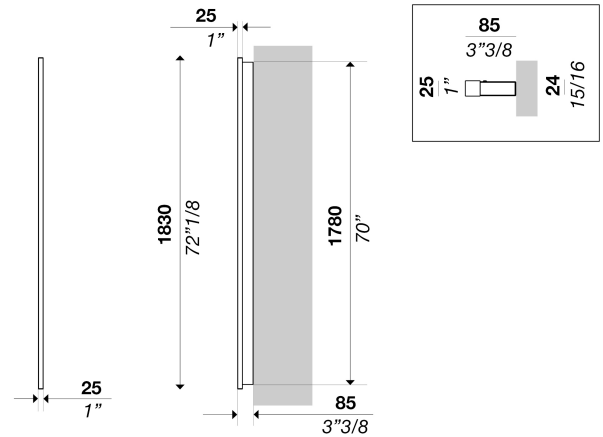

RITMO W1800 DALI 0_1-10V 100-277V

ver. 20200911_Rev_0

year: 2020
code: 2570101S80000
type: wall lamp
application: indoor

Technical drawing

Size ref. image mm - inch

Technical data

Light source	LED
Circuit structure	LED strip
Light emission direction	frontal
Power	46 W
Source lumens	6440 lm
Source efficacy	142 lm/W
Consumption	54 W
Delivered lumens	
Luminaire efficacy	lm/W
Secondary	24 V
Colour temperature	3000 K / variants page 2
Colour rendering index	80 CRI / variants page 2
Standard Deviation of Colour Matching	3 SDCM
Energy class	A
Safety class	II
Degree of protection	IP 20
Direct mounting on normally flammable surfaces	●
Operating temperature	+10° / +40°
CE	●
UL	○

Material	polycarbonate
Finish	opal / variants page 2

Canopy

Diameter (Ø)	○
Height	○
Ceiling mount	direct

Electronics / Driver

Included	Yes
Quantity	1
Voltage	100-277V 50/60 Hz

Dimmable

Hanging cables

Stainless steel cables standard length (custom available)	○
Electric cable standard length (custom available)	-