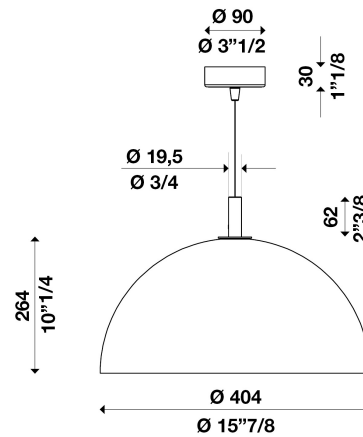

POP ON-OFF 220V

ver. 20200404_Rev_0

year: **2018**
code: **2540301E00600**
type: **hanging lamp**
application: **indoor**

Technical drawing

Size ref. image mm - inch

Technical data	
Light source	LED bulb
Circuit structure	LED bulb
Light emission direction	downward
Power	1x MAX 20W E27
Source lumens	
Source efficacy	
Consumption	1x MAX 20W E27
Delivered lumens	
Luminaire efficacy	
Secondary	
Colour temperature	
Colour rendering index	
Standard Deviation of Colour Matching	
Energy class	A
Safety class	I
Degree of protection	IP 20
Direct mounting on normally flammable surfaces	●
Operating temperature	+10° / +40°
CE	●
UL	○
Optional	
Emergency mode	○
Motion sensor	○
Directional	○
Packing	
Net weight	
Packaging 1	
Packaging 2	
Packaging 3	
Packaging 4	
Packaging 5	

Structure	
Material	aluminium
Finish	white / variants page 2
Diffuser	
Material	
Finish	
Canopy	
Diameter (Ø)	90 mm - 3" 1/2 inch
Height	30 mm - 1" 1/8 inch
Ceiling mount	direct / variants page 2
Electronics / Driver	
Included	No
Quantity	
Voltage	220-240V 50/60 Hz
Dimmable	
ON/OFF	PUSH
0-10V	1-10V
CUT PHASE	Bluetooth
Hanging cables	
Stainless steel cables standard length (custom available)	○
Electric cable standard length (custom available)	2500 mm/100"
Warranty	
Duration	2 years