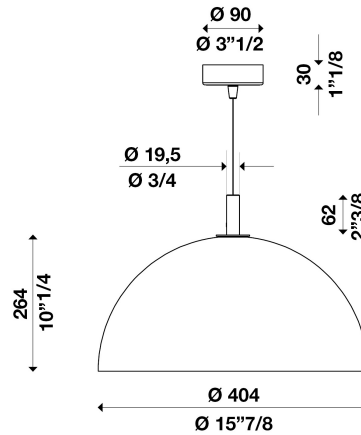

POP ON-OFF 110V

ver. 20200404_Rev_0

year: **2018**
code: **2540301A00600**
type: **hanging lamp**
application: **indoor**

Technical drawing
Size ref. image mm - inch

Technical data	
Light source	LED bulb
Circuit structure	LED bulb
Light emission direction	downward
Power	1x MAX 20W E26
Source lumens	
Source efficacy	
Consumption	1x MAX 20W E26
Delivered lumens	
Luminaire efficacy	
Secondary	
Colour temperature	
Colour rendering index	
Standard Deviation of Colour Matching	
Energy class	A
Safety class	I
Degree of protection	IP 20
Direct mounting on normally flammable surfaces	●
Operating temperature	+10° / +40°
CE	●
UL	●
Optional	
Emergency mode	○
Motion sensor	○
Directional	○
Packing	
Net weight	
Packaging 1	
Packaging 2	
Packaging 3	
Packaging 4	
Packaging 5	

Structure	
Material	aluminium
Finish	white / variants page 2
Diffuser	
Material	
Finish	
Canopy	
Diameter (Ø)	90 mm - 3" 1/2 inch
Height	30 mm - 1" 1/8 inch
Ceiling mount	direct / variants page 2

Electronics / Driver	
Included	No
Quantity	
Voltage	100-120V 60 Hz

Dimmable	
ON/OFF	●
PUSH	○
0-10V	○
1-10V	○
CUT PHASE	○
Bluetooth	○
DALI	○

Hanging cables	
Stainless steel cables standard length (custom available)	○
Electric cable standard length (custom available)	2500 mm/100"