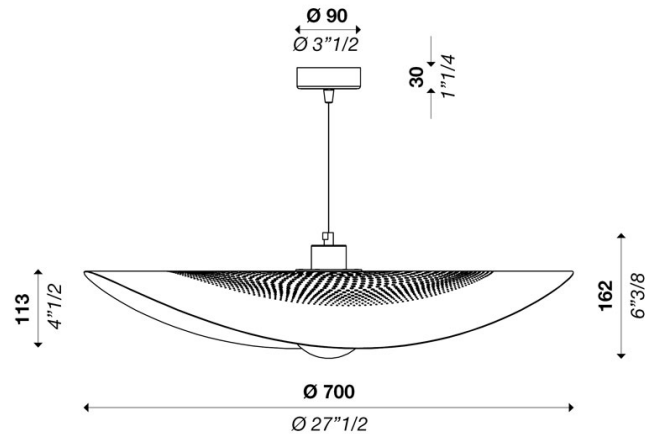

### Technical drawing

Size ref. image mm - inch

### Technical data

Light source	LED bulb
Circuit structure	LED bulb
Light emission direction	downward
Power	1x MAX 20W E27
Source lumens	
Source efficacy	
Consumption	1x MAX 20W E27
Delivered lumens	
Luminaire efficacy	
Secondary	
Colour temperature	
Colour rendering index	
Standard Deviation of Colour Matching	
Energy class	A
Safety class	I
Degree of protection	IP 20
Direct mounting on normally flammable surfaces	●
Operating temperature	+10° / +40°
CE	●
UL	○

### Canopy

Diameter ( Ø )	90 mm - 3" 1/2 inch
Height	30 mm - 1" 1/8 inch
Ceiling mount	direct / variants page 2