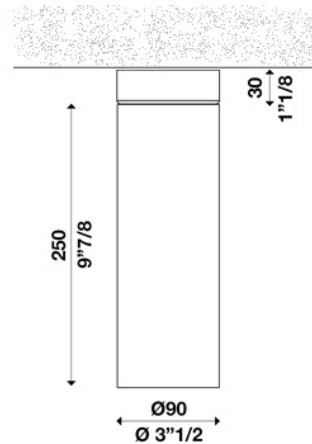

MONOCOLO C90 ON-OFF 220V

ver. 20200404_Rev_0

year: 2018
code: 2250210E00000
type: ceiling lamp
application: indoor

Technical drawing
Size ref. image mm - inch

Technical data

Light source	LED
Circuit structure	COB LED G7
Light emission direction	downward
Power	16 W
Source lumens	2914 lm
Source efficacy	187 lm/W
Consumption	19 W
Delivered lumens	1654 lm
Luminaire efficacy	86 lm/W
Secondary	500mA
Colour temperature	3000 K / variants page 2
Colour rendering index	80 CRI / variants page 2
Standard Deviation of Colour Matching	3 SDCM
Energy class	A
Safety class	I
Degree of protection	IP 20
Direct mounting on normally flammable surfaces	●
Operating temperature	+10° / +40°
CE	●
UL	○

Optional

Emergency mode	○
Motion sensor	○
Directional	○

Packing

Net weight	1.1 Kg
Packaging 1	Ø100 x 330 mm / 1.5 kg
Packaging 2	
Packaging 3	
Packaging 4	
Packaging 5	

Structure

Material	aluminium
Finish	white / variants page 2