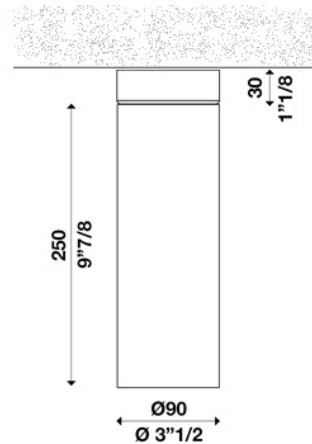

MONOCOLO C90 0-10V 110V

ver. 20200404_Rev_0

year: 2018
code: 2250210A20000
type: ceiling lamp
application: indoor

Technical drawing
Size ref. image mm - inch

Technical data

Light source	LED
Circuit structure	COB LED G7
Light emission direction	downward
Power	16 W
Source lumens	2914 lm
Source efficacy	187 lm/W
Consumption	19 W
Delivered lumens	1654 lm
Luminaire efficacy	86 lm/W
Secondary	500mA
Colour temperature	3000 K / variants page 2
Colour rendering index	80 CRI / variants page 2
Standard Deviation of Colour Matching	3 SDCM
Energy class	A
Safety class	I
Degree of protection	IP 20
Direct mounting on normally flammable surfaces	●
Operating temperature	+10° / +40°
CE	●
UL	○

Optional	
Emergency mode	○
Motion sensor	○
Directional	○

Packing

Net weight	1.1 Kg
Packaging 1	Ø100 x 330 mm / 1.5 kg
Packaging 2	
Packaging 3	
Packaging 4	
Packaging 5	

Structure

Material	aluminium
Finish	white / variants page 2