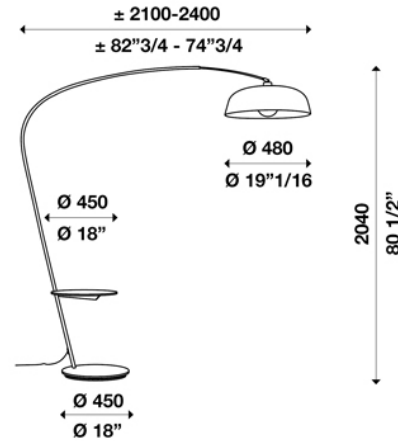

VENTO F2004 DIMMER 220V

ver. 20200404_Rev_0

year: **2016**
code: **1970601E70661**
type: **floor lamp**
application: **indoor**

Technical drawing

Size ref. image mm - inch

Technical data	
Light source	LED bulb
Circuit structure	LED bulb
Light emission direction	diffused
Power	1x MAX 20W E27
Source lumens	
Source efficacy	
Consumption	1x MAX 20W E27
Delivered lumens	
Luminaire efficacy	
Secondary	
Colour temperature	
Colour rendering index	
Standard Deviation of Colour Matching	
Energy class	A
Safety class	II
Degree of protection	IP 20
Direct mounting on normally flammable surfaces	●
Operating temperature	+10° / +40°
CE	●
UL	○
Optional	
Emergency mode	○
Motion sensor	○
Directional	●

Packing	
Net weight	
Packaging 1	
Packaging 2	
Packaging 3	
Packaging 4	
Packaging 5	

Structure						
Material	steel / marble					
Finish	white / carrara white					
Diffuser						
Material						
Finish						
Electronics / Driver						
Included	No					
Quantity						
Voltage	220-240V 50/60 Hz					
Dimmable						
ON/OFF	PUSH	0-10V	1-10V	CUT PHASE	Bluetooth	DALI
○	●	○	○	○	○	○
Hanging cables						
Stainless steel cables standard length (custom available)	○					
Electric cable standard length (custom available)	-					
Warranty						
Duration	2 years					