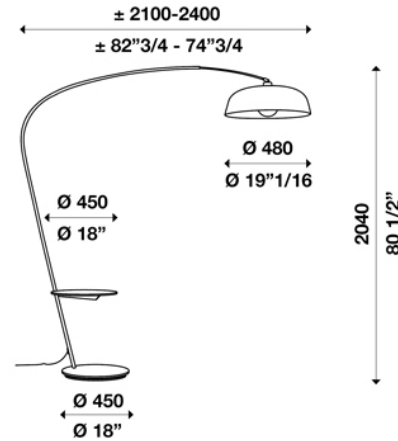

VENTO F2004 DIMMER 220V

ver. 20200404_Rev_0

year: 2016
code: 1970601E70661
type: floor lamp
application: indoor

Technical drawing

Size ref. image mm - inch

Technical data

Light source	LED bulb
Circuit structure	LED bulb
Light emission direction	diffused
Power	1x MAX 20W E27
Source lumens	
Source efficacy	
Consumption	1x MAX 20W E27
Delivered lumens	
Luminaire efficacy	
Secondary	
Colour temperature	
Colour rendering index	
Standard Deviation of Colour Matching	
Energy class	A
Safety class	II
Degree of protection	IP 20
Direct mounting on normally flammable surfaces	●
Operating temperature	+10° / +40°
CE	●
UL	○
Optional	
Emergency mode	○
Motion sensor	○
Directional	●

Structure

Material	steel / marble
Finish	white / carrara white

Diffuser

Material	
Finish	

Electronics / Driver

Included	No
Quantity	
Voltage	220-240V 50/60 Hz

Dimmable

Hanging cables