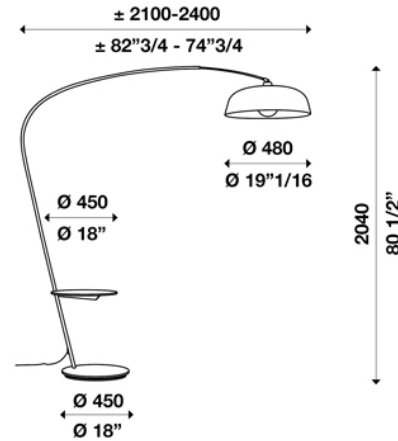

VENTO F2004 ON-OFF 220V

ver. 20200404_Rev_0

year: 2016
code: 1970601E00661
type: floor lamp
application: indoor

Technical drawing

Size ref. image mm - inch

Technical data

Light source	LED bulb
Circuit structure	LED bulb
Light emission direction	diffused
Power	1x MAX 20W E27
Source lumens	
Source efficacy	
Consumption	1x MAX 20W E27
Delivered lumens	
Luminaire efficacy	
Secondary	
Colour temperature	
Colour rendering index	
Standard Deviation of Colour Matching	
Energy class	A
Safety class	II
Degree of protection	IP 20
Direct mounting on normally flammable surfaces	●
Operating temperature	+10° / +40°
CE	●
UL	○
Optional	
Emergency mode	○
Motion sensor	○
Directional	●

Packing

Net weight	
Packaging 1	
Packaging 2	
Packaging 3	
Packaging 4	
Packaging 5	

Structure

Material	steel / marble
Finish	white / carrara white

Diffuser

Material	
Finish	

Electronics / Driver

Included	No
Quantity	
Voltage	220-240V 50/60 Hz