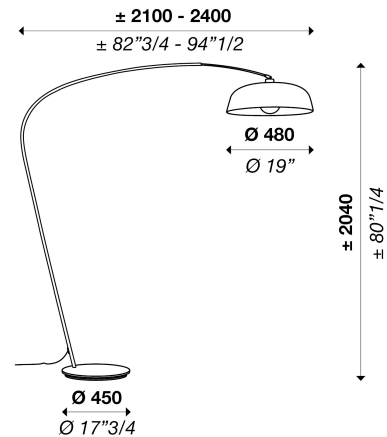

## Technical drawing

Size ref. image mm - inch

Technical data	
Light source	LED bulb
Circuit structure	LED bulb
Light emission direction	direct
Power	1x MAX 20W E27
Source lumens	-
Source efficacy	-
Energy class	A
Delivered lumens	-
Secondary	-
Colour temperature	-
Colour rendering index	-
Standard Deviation of Colour Matching	-
Safety class	II
Degree of protection	IP 20
Direct mounting on normally flammable surfaces	●
Operating temperature	+10° / +40°
CE	●
UL	○
Optional	
Emergency mode	○
Motion sensor	○
Directional	●