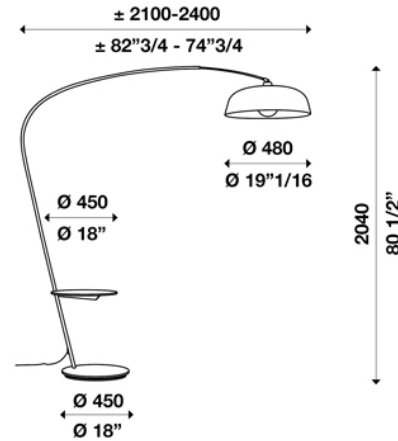

Technical drawing

Size ref. image mm - inch

Technical data

Light source	LED bulb
Circuit structure	LED bulb
Light emission direction	diffused
Power	1x MAX 20W E27
Source lumens	
Source efficacy	
Consumption	1x MAX 20W E27
Delivered lumens	
Luminaire efficacy	
Secondary	
Colour temperature	
Colour rendering index	
Standard Deviation of Colour Matching	
Energy class	A
Safety class	II
Degree of protection	IP 20
Direct mounting on normally flammable surfaces	●
Operating temperature	+10° / +40°
CE	●
UL	○
Optional	
Emergency mode	○
Motion sensor	○
Directional	●

Packing

Net weight	
Packaging 1	
Packaging 2	
Packaging 3	
Packaging 4	
Packaging 5	

Structure

Material	steel / marble
Finish	white / carrara white

Diffuser

Material	
Finish	

Electronics / Driver

Included	No
Quantity	
Voltage	220-240V 50/60 Hz