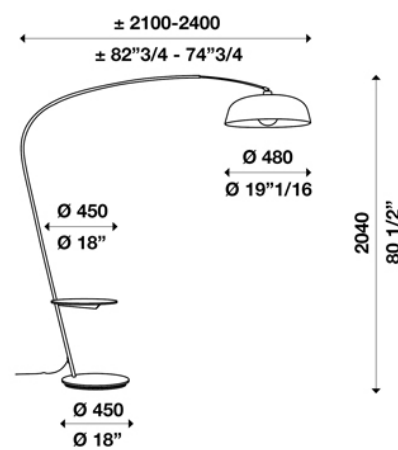

VENTO F2004 DIMMER 110V

ver. 20200404_Rev_0

year: **2016**
code: **1970601A70661**
type: **floor lamp**
application: **indoor**

Technical drawing
Size ref. image mm - inch

Technical data

Light source	LED bulb
Circuit structure	LED bulb
Light emission direction	diffused
Power	1x MAX 20W E26
Source lumens	
Source efficacy	
Consumption	1x MAX 20W E26
Delivered lumens	
Luminaire efficacy	
Secondary	
Colour temperature	
Colour rendering index	
Standard Deviation of Colour Matching	
Energy class	A
Safety class	II
Degree of protection	IP 20
Direct mounting on normally flammable surfaces	●
Operating temperature	+10° / +40°
CE	●
UL	●
Optional	
Emergency mode	○
Motion sensor	○
Directional	●

Packing

Net weight	
Packaging 1	
Packaging 2	
Packaging 3	
Packaging 4	
Packaging 5	

Structure

Material	steel / marble
Finish	white / carrara white

Diffuser

Material	
Finish	

Electronics / Driver

Included	No
Quantity	
Voltage	100-120V 60 Hz