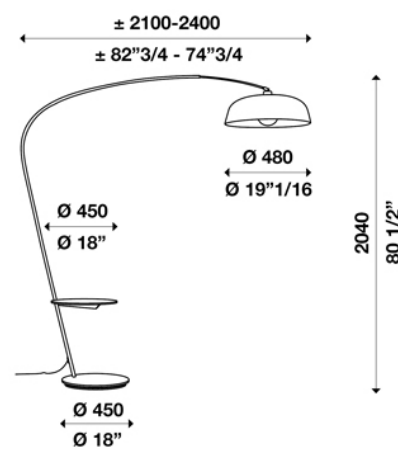

VENTO F2004 DIMMER 110V

ver. 20200404_Rev_0

year: 2016
code: 1970601A70661
type: floor lamp
application: indoor

Technical drawing
Size ref. image mm - inch

Technical data

Light source	LED bulb
Circuit structure	LED bulb
Light emission direction	diffused
Power	1x MAX 20W E26
Source lumens	
Source efficacy	
Consumption	1x MAX 20W E26
Delivered lumens	
Luminaire efficacy	
Secondary	
Colour temperature	
Colour rendering index	
Standard Deviation of Colour Matching	
Energy class	A
Safety class	II
Degree of protection	IP 20
Direct mounting on normally flammable surfaces	●
Operating temperature	+10° / +40°
CE	●
UL	●
Optional	
Emergency mode	○
Motion sensor	○
Directional	●

Packing

Net weight	
Packaging 1	
Packaging 2	
Packaging 3	
Packaging 4	
Packaging 5	

Structure

Material	steel / marble
Finish	white / carrara white

Diffuser

Material	
Finish	

Electronics / Driver

Included	No
Quantity	
Voltage	100-120V 60 Hz