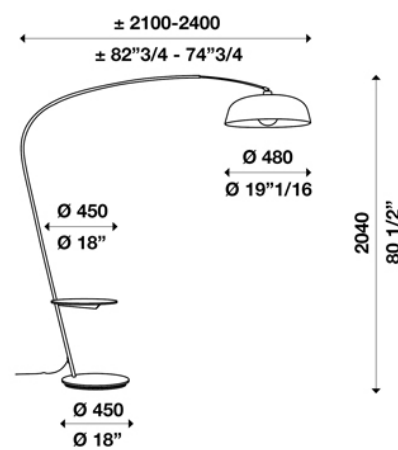

VENTO F2004 ON-OFF 110V

ver. 20200404_Rev_0

year: **2016**
code: **1970601A00661**
type: **floor lamp**
application: **indoor**

Technical drawing
Size ref. image mm - inch

Technical data	
Light source	LED bulb
Circuit structure	LED bulb
Light emission direction	diffused
Power	1x MAX 20W E26
Source lumens	
Source efficacy	
Consumption	1x MAX 20W E26
Delivered lumens	
Luminaire efficacy	
Secondary	
Colour temperature	
Colour rendering index	
Standard Deviation of Colour Matching	
Energy class	A
Safety class	II
Degree of protection	IP 20
Direct mounting on normally flammable surfaces	●
Operating temperature	+10° / +40°
CE	●
UL	●
Optional	
Emergency mode	○
Motion sensor	○
Directional	●