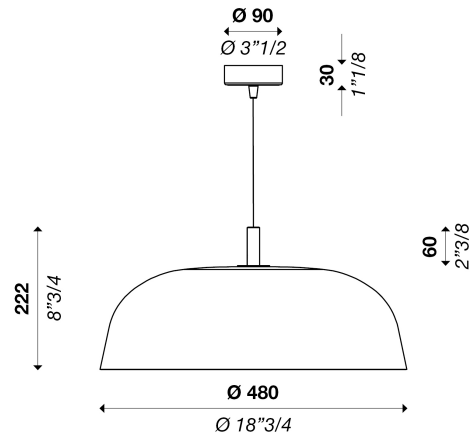

VENTO S480 ON-OFF 220V

ver. 20200404_Rev_0

year: **2020**
code: **1970301E00600**
type: **hanging lamp**
application: **indoor**

Technical drawing
Size ref. image mm - inch

Technical data

Light source	LED bulb
Circuit structure	LED bulb
Light emission direction	direct
Power	1x MAX 20W E27
Source lumens	-
Source efficacy	-
Consumption	-
Delivered lumens	-
Luminaire efficacy	-
Secondary	-
Colour temperature	-
Colour rendering index	-
Standard Deviation of Colour Matching	-
Energy class	A
Safety class	I
Degree of protection	IP 20
Direct mounting on normally flammable surfaces	●
Operating temperature	+10° / +40°
CE	●
UL	○
Optional	
Emergency mode	○
Motion sensor	○
Directional	○

Packing

Net weight	
Packaging 1	
Packaging 2	
Packaging 3	
Packaging 4	
Packaging 5	

Structure

Material	aluminium
Finish	white / variants page 2

Diffuser

Material	
Finish	

Canopy

Size	90 mm - 3" 1/2 inch
Height	30 mm - 1" 1/8 inch
Ceiling mount	direct / variants page 2

Electronics / Driver

Included	No
Quantity	
Voltage	220-240V 50/60 Hz

Dimmable

Hanging cables

Stainless steel cables standard length (custom available)	○
Electric cable standard length (custom available)	2500 mm/100"