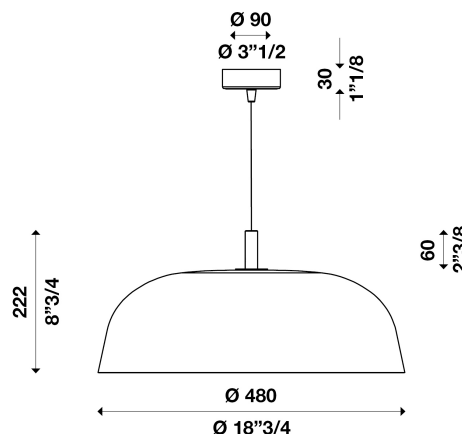

VENTO S480 ON-OFF 220V

ver. 20200404_Rev_0

year: 2020
code: 1970301E00600
type: hanging lamp
application: indoor

Technical drawing

Size ref. image mm - inch

Technical data

Light source	LED bulb
Circuit structure	LED bulb
Light emission direction	diffused
Power	1x MAX 20W E27
Source lumens	
Source efficacy	
Consumption	1x MAX 20W E27
Delivered lumens	
Luminaire efficacy	
Secondary	
Colour temperature	
Colour rendering index	
Standard Deviation of Colour Matching	
Energy class	A
Safety class	I
Degree of protection	IP 20
Direct mounting on normally flammable surfaces	●
Operating temperature	+10° / +40°
CE	●
UL	○

Optional	
Emergency mode	○
Motion sensor	○
Directional	○

Packing

Net weight	
Packaging 1	
Packaging 2	
Packaging 3	
Packaging 4	
Packaging 5	

Structure

Material	aluminium
Finish	white / variants page 2

Diffuser

Material	
Finish	

Canopy

Diameter (Ø)	90 mm - 3" 1/2 inch
Height	30 mm - 1" 1/8 inch
Ceiling mount	direct / variants page 2

Electronics / Driver

Included	No
Quantity	
Voltage	220-240V 50/60 Hz

Dimmable

Hanging cables

Stainless steel cables standard length (custom available)	○
Electric cable standard length (custom available)	2500 mm/100"

Warranty

Duration	2 years
----------	---------