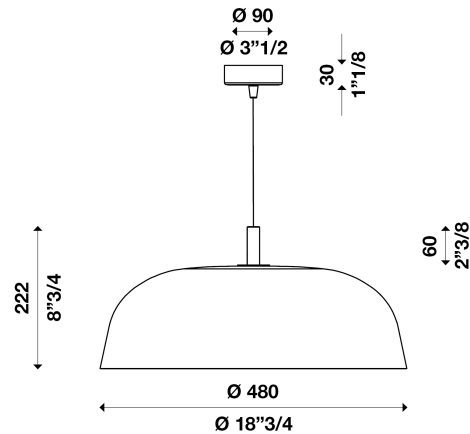

VENTO S480 ON-OFF 110V

ver. 20200404_Rev_0

year: **2020**
code: **1970301A00600**
type: **hanging lamp**
application: **indoor**

Technical drawing
Size ref. image mm - inch

Technical data

Light source	LED bulb
Circuit structure	LED bulb
Light emission direction	diffused
Power	1x MAX 20W E26
Source lumens	
Source efficacy	
Consumption	1x MAX 20W E26
Delivered lumens	
Luminaire efficacy	
Secondary	
Colour temperature	
Colour rendering index	
Standard Deviation of Colour Matching	
Energy class	A
Safety class	I
Degree of protection	IP 20
Direct mounting on normally flammable surfaces	●
Operating temperature	+10° / +40°
CE	●
UL	●

Material	
Finish	

Canopy

Diameter (Ø)	90 mm - 3" 1/2 inch
Height	30 mm - 1" 1/8 inch
Ceiling mount	direct / variants page 2

Electronics / Driver

Included	No
Quantity	
Voltage	100-120V 60 Hz

Dimmable

Hanging cables

Stainless steel cables standard length (custom available)	○
Electric cable standard length (custom available)	2500 mm/100"

Warranty

Duration	2 years
----------	---------

VENTO S480 ON-OFF 110V

ver. 20200404_Rev_0