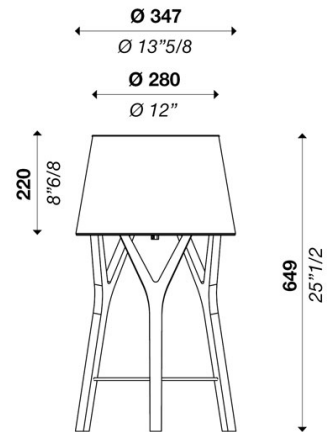

# TRE T670 DIMMER 110V

ver. 20200404\_Rev\_0

year: 2014  
code: 1740401A75603  
type: table lamp  
application: indoor

**Technical drawing**  
Size ref. image mm - inch

**Technical data**

Light source	LED bulb
Circuit structure	LED bulb
Light emission direction	diffused
Power	1x MAX 20W E26
Source lumens	-
Source efficacy	-
Energy class	A
Delivered lumens	-
Secondary	-
Colour temperature	-
Colour rendering index	-
Standard Deviation of Colour Matching	-
Safety class	II
Degree of protection	IP 20
Direct mounting on normally flammable surfaces	●
Operating temperature	+10° / +40°
CE	●
UL	●

**Optional**

Emergency mode	○
Motion sensor	○
Directional	○

**Packing**

Net weight	
Packaging 1	L510 x W420 x H720 mm / 5.5 kg
Packaging 2	
Packaging 3	
Packaging 4	
Packaging 5	

**Structure**

Material	wood
Finish	canaletto walnut / variants page 2