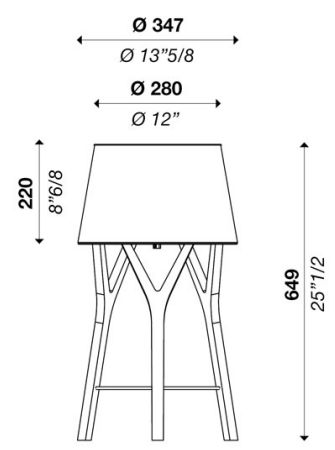

# TRE T670 ON-OFF 110V

ver. 20200404\_Rev\_0

year: 2014  
code: 1740401A05603  
type: table lamp  
application: indoor

**Technical drawing**  
Size ref. image mm - inch

**Technical data**

Light source	LED bulb
Circuit structure	LED bulb
Light emission direction	diffused
Power	1x MAX 20W E26
Source lumens	-
Source efficacy	-
Energy class	A
Delivered lumens	-
Secondary	-
Colour temperature	-
Colour rendering index	-
Standard Deviation of Colour Matching	-
Safety class	II
Degree of protection	IP 20
Direct mounting on normally flammable surfaces	●
Operating temperature	+10° / +40°
CE	●
UL	●

**Optional**

Emergency mode	○
Motion sensor	○
Directional	○

**Packing**

Net weight	
Packaging 1	L510 x W420 x H720 mm / 5.5 kg
Packaging 2	
Packaging 3	
Packaging 4	
Packaging 5	

**Structure**

Material	wood
Finish	canaletto walnut / variants page 2