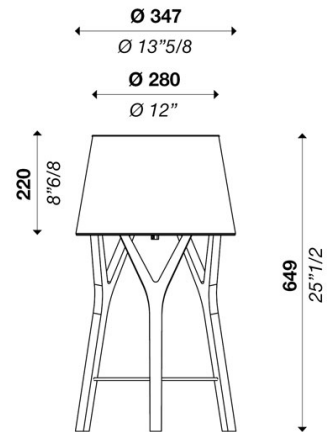

## Technical drawing

Size ref. image mm - inch

### Technical data

Light source	LED bulb
Circuit structure	LED bulb
Light emission direction	diffused
Power	1x MAX 20W E26
Source lumens	-
Source efficacy	-
Consumption	-
Delivered lumens	-
Luminaire efficacy	-
Secondary	-
Colour temperature	-
Colour rendering index	-
Standard Deviation of Colour Matching	-
Energy class	A
Safety class	II
Degree of protection	IP 20
Direct mounting on normally flammable surfaces	●
Operating temperature	+10° / +40°
CE	●
UL	●

### Packing

Net weight	
Packaging 1	L510 x W420 x H720 mm / 5.5 kg
Packaging 2	
Packaging 3	
Packaging 4	
Packaging 5	