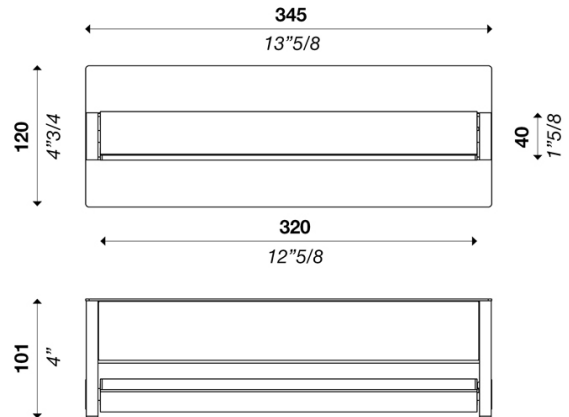

## Technical drawing

Size ref. image mm - inch

## Technical data

Light source	LED
Circuit structure	LED module G5
Light emission direction	adjustable directlighting
Power	11.7 W
Source lumens	2080 lm
Source efficacy	163 lm/W
Energy class	A
Delivered lumens	1800 lm
Secondary	350mA
Colour temperature	3000 K / variants page 2
Colour rendering index	80 CRI / variants page 2
Standard Deviation of Colour Matching	3 SDCM
Safety class	I
Degree of protection	IP 20
Direct mounting on normally flammable surfaces	●
Operating temperature	+10° / +40°
CE	●
UL	○