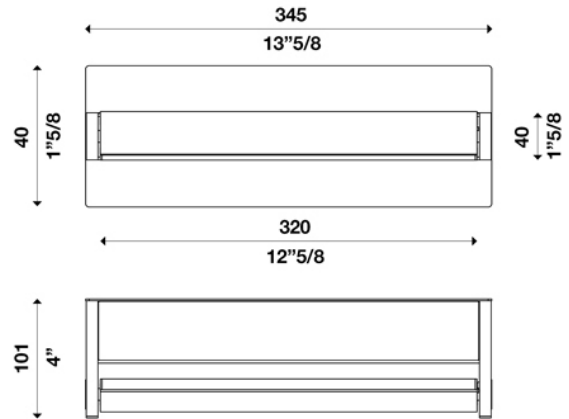

### Technical drawing

Size ref. image mm - inch

### Technical data

Light source	LED
Circuit structure	LED module G5
Light emission direction	adjustable task lighting
Power	11.7 W
Source lumens	2080 lm
Source efficacy	163 lm/W
Consumption	15 W
Delivered lumens	1800 lm
Luminaire efficacy	120 lm/W
Secondary	350mA
Colour temperature	3000 K / variants page 2
Colour rendering index	80 CRI / variants page 2
Standard Deviation of Colour Matching	3 SDCM
Energy class	A
Safety class	I
Degree of protection	IP 20
Direct mounting on normally flammable surfaces	●
Operating temperature	+10° / +40°
CE	●
UL	○