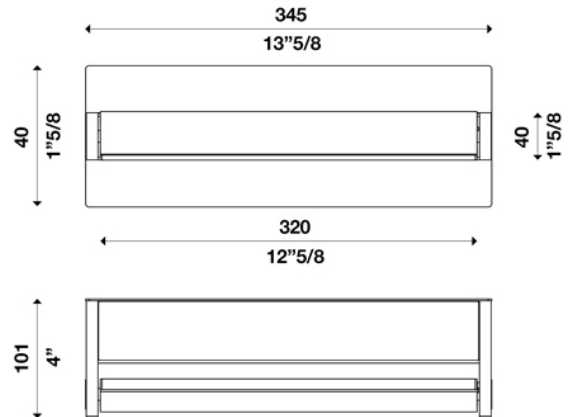

### Technical drawing

Size ref. image mm - inch

### Technical data

Light source	LED
Circuit structure	LED module G5
Light emission direction	adjustable task lighting
Power	11.7 W
Source lumens	2080 lm
Source efficacy	163 lm/W
Consumption	15 W
Delivered lumens	1800 lm
Luminaire efficacy	120 lm/W
Secondary	350mA
Colour temperature	3000 K / variants page 2
Colour rendering index	80 CRI / variants page 2
Standard Deviation of Colour Matching	3 SDCM
Energy class	A
Safety class	I
Degree of protection	IP 20
Direct mounting on normally flammable surfaces	●
Operating temperature	+10° / +40°
CE	●
UL	○
<b>Optional</b>	
Emergency mode	○
Motion sensor	○
Directional	○