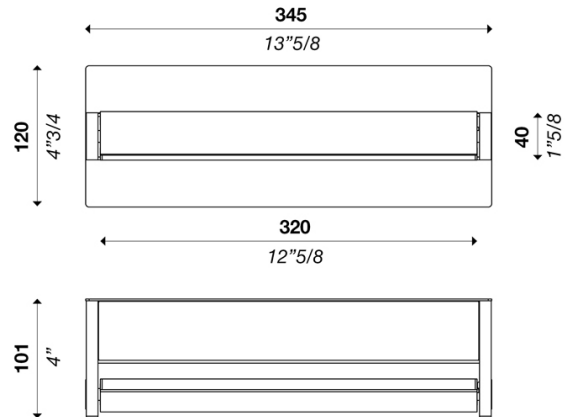

TURN W100 DALI 220V

ver. 20200404_Rev_0

year: **2015**
code: **1720101E10000**
type: **wall lamp**
application: **indoor**

Technical drawing

Size ref. image mm - inch

Technical data	
Light source	LED
Circuit structure	LED module G5
Light emission direction	adjustable directlighting
Power	11.7 W
Source lumens	2080 lm
Source efficacy	163 lm/W
Energy class	A
Delivered lumens	1800 lm
Secondary	350mA
Colour temperature	3000 K / variants page 2
Colour rendering index	80 CRI / variants page 2
Standard Deviation of Colour Matching	3 SDCM
Safety class	I
Degree of protection	IP 20
Direct mounting on normally flammable surfaces	●
Operating temperature	+10° / +40°
CE	●
UL	○