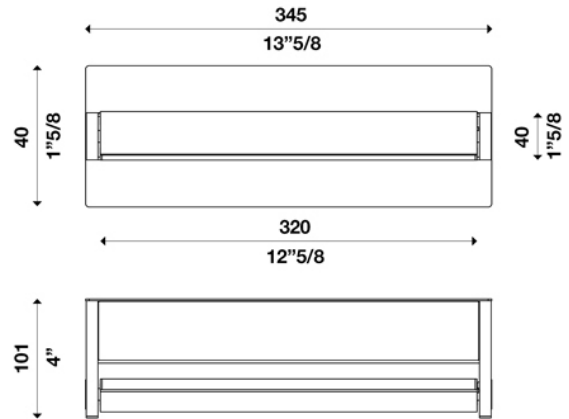

TURN W100 0-10V 110V

ver. 20200404_Rev_0

year: 2015
code: 1720101A20000
type: wall lamp
application: indoor

Technical drawing

Size ref. image mm - inch

Technical data

Light source	LED
Circuit structure	LED module G5
Light emission direction	adjustable task lighting
Power	11.7 W
Source lumens	2080 lm
Source efficacy	163 lm/W
Consumption	15 W
Delivered lumens	1800 lm
Luminaire efficacy	120 lm/W
Secondary	350mA
Colour temperature	3000 K / variants page 2
Colour rendering index	80 CRI / variants page 2
Standard Deviation of Colour Matching	3 SDCM
Energy class	A
Safety class	I
Degree of protection	IP 20
Direct mounting on normally flammable surfaces	●
Operating temperature	+10° / +40°
CE	●
UL	○
Optional	
Emergency mode	○
Motion sensor	○
Directional	○