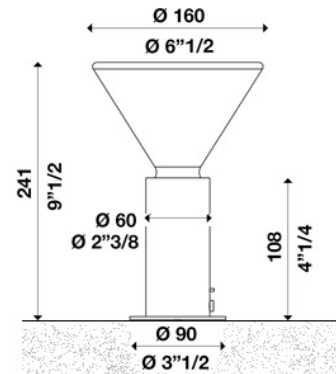

PIN T160 DIMMER 100-240V

ver. 20200404_Rev_0

year: 2014
code: 1710416U40000
type: table lamp
application: indoor

Technical drawing

Size ref. image mm - inch

Technical data	
Light source	LED
Circuit structure	LED COB G7
Light emission direction	diffused
Power	9 W
Source lumens	1406 lm
Source efficacy	155 lm/W
Consumption	12 W
Delivered lumens	916 lm
Luminaire efficacy	76 lm/W
Secondary	350mA
Colour temperature	3000 K / variants page 2
Colour rendering index	80 CRI / variants page 2
Standard Deviation of Colour Matching	3 SDCM
Energy class	A
Safety class	I
Degree of protection	IP 20
Direct mounting on normally flammable surfaces	●
Operating temperature	+10° / +40°
CE	●
UL	○
Optional	
Emergency mode	○
Motion sensor	○
Directional	○

Packing	
Net weight	
Packaging 1	
Packaging 2	
Packaging 3	
Packaging 4	
Packaging 5	

Structure						
Material	aluminium					
Finish	white / variants page 2					
Diffuser						
Material	glass					
Finish	white					
Electronics / Driver						
Included	Yes					
Quantity	1					
Voltage	100-240V 50/60 Hz					
Dimmable						
ON/OFF	PUSH	0-10V	1-10V	CUT PHASE	Bluetooth	DALI
○	●	○	○	○	○	○
Hanging cables						
Stainless steel cables standard length (custom available)	○					
Electric cable standard length (custom available)	-					
Warranty						
Duration	2 years					

PIN T160 DIMMER 100-240V

ver. 20200404_Rev_0

year: **2014**
 code: **1710416U40000**
 type: **table lamp**
 application: **indoor**

Available versions

Colour temperature

2700K	3000K	3500K	4000K	5000K	LED bulb	custom
						
<input checked="" type="radio"/>	<input checked="" type="radio"/>	<input type="radio"/>	<input checked="" type="radio"/>	<input type="radio"/>	<input type="radio"/>	<input type="radio"/>