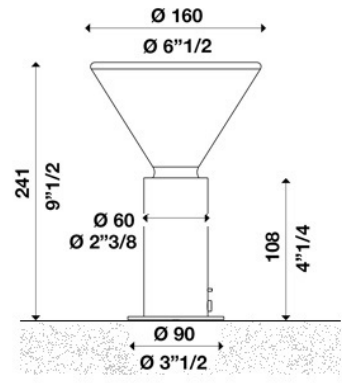

PIN T160 ON-OFF 100-240V

ver. 20200404_Rev_0

year: 2014
code: 1710416U00000
type: table lamp
application: indoor

Technical drawing
Size ref. image mm - inch

Technical data	
Light source	LED
Circuit structure	LED COB G7
Light emission direction	diffused
Power	9 W
Source lumens	1406 lm
Source efficacy	155 lm/W
Consumption	12 W
Delivered lumens	916 lm
Luminaire efficacy	76 lm/W
Secondary	350mA
Colour temperature	3000 K / variants page 2
Colour rendering index	80 CRI / variants page 2
Standard Deviation of Colour Matching	3 SDCM
Energy class	A
Safety class	I
Degree of protection	IP 20
Direct mounting on normally flammable surfaces	●
Operating temperature	+10° / +40°
CE	●
UL	○
Optional	
Emergency mode	○
Motion sensor	○
Directional	○

Packing	
Net weight	
Packaging 1	
Packaging 2	
Packaging 3	
Packaging 4	
Packaging 5	

Structure	
Material	aluminium
Finish	white / variants page 2

Diffuser	
Material	glass
Finish	white

Electronics / Driver	
Included	Yes
Quantity	1
Voltage	100-240V 50/60 Hz