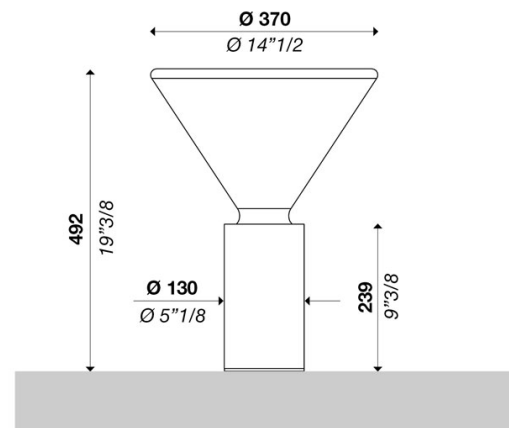

PIN T370 DIMMER 220V

ver. 20200404_Rev_0

year: 2014
code: 1710402E70600
type: table lamp
application: indoor

Technical drawing ref. image mm - inch

Technical data

| | |
|--|----------------|
| Light source | LED bulb |
| Circuit structure | LED bulb |
| Light emission direction | diffuse |
| Power | 1x MAX 20W E27 |
| Source lumens | - |
| Source efficacy | - |
| Consumption | - |
| Delivered lumens | - |
| Luminaire efficacy | - |
| Secondary | - |
| Colour temperature | - |
| Colour rendering index | - |
| Standard Deviation of Colour Matching | - |
| Energy class | A |
| Safety class | I |
| Degree of protection | IP 20 |
| Direct mounting on normally flammable surfaces | ● |
| Operating temperature | +10° / +40° |
| CE | ● |
| UL | ○ |
| Optional | |
| Emergency mode | ○ |
| Motion sensor | ○ |
| Directional | ○ |

Packing

| | |
|-------------|--------------------------------|
| Net weight | |
| Packaging 1 | L430 x W430 x H520 mm / 5.4 kg |
| Packaging 2 | L280 x W280 x H440 mm / 6.0 kg |
| Packaging 3 | |
| Packaging 4 | |
| Packaging 5 | |