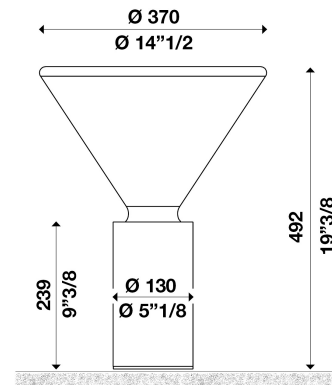

# PIN T370 DIMMER 110V

ver. 20200404\_Rev\_0

year: 2014  
code: 1710402A70600  
type: table lamp  
application: indoor

**Technical drawing**  
Size ref. image mm - inch

Technical data	
Light source	LED bulb
Circuit structure	LED bulb
Light emission direction	diffused
Power	1x MAX 20W E26
Source lumens	
Source efficacy	
Consumption	1x MAX 20W E26
Delivered lumens	
Luminaire efficacy	
Secondary	
Colour temperature	
Colour rendering index	
Standard Deviation of Colour Matching	
Energy class	A
Safety class	I
Degree of protection	IP 20
Direct mounting on normally flammable surfaces	●
Operating temperature	+10° / +40°
CE	●
UL	●
Optional	
Emergency mode	○
Motion sensor	○
Directional	○

Packing	
Net weight	
Packaging 1	L430 x W430 x H520 mm / 5.4 kg
Packaging 2	L280 x W280 x H440 mm / 6.0 kg
Packaging 3	
Packaging 4	
Packaging 5	

Structure	
Material	aluminium
Finish	white / variants page 2
Diffuser	
Material	glass
Finish	white
Electronics / Driver	
Included	No
Quantity	
Voltage	100-120V 60 Hz
Dimmable	
Hanging cables	
Stainless steel cables standard length (custom available)	○
Electric cable standard length (custom available)	-
Warranty	
Duration	2 years

# PIN T370 DIMMER 110V

ver. 20200404\_Rev\_0

year: **2014**  
 code: **1710402A70600**  
 type: **table lamp**  
 application: **indoor**

Available versions

Colour temperature

2700K	3000K	3500K	4000K	5000K	LED bulb	custom
						
<input type="radio"/>	<input type="radio"/>	<input type="radio"/>	<input type="radio"/>	<input type="radio"/>	<input checked="" type="radio"/>	<input type="radio"/>