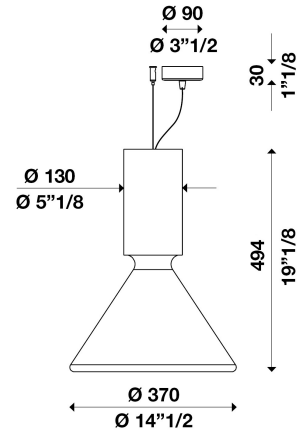

PIN S370 ON-OFF 220V

ver. 20200404_Rev_0

year: 2014
code: 1710377E00600
type: hanging lamp
application: indoor

Technical drawing
Size ref. image mm - inch

Technical data

Light source	LED bulb
Circuit structure	LED bulb
Light emission direction	diffused
Power	1x MAX 20W E27
Source lumens	
Source efficacy	
Consumption	1x MAX 20W E27
Delivered lumens	
Luminaire efficacy	
Secondary	
Colour temperature	
Colour rendering index	
Standard Deviation of Colour Matching	
Energy class	A
Safety class	I
Degree of protection	IP 20
Direct mounting on normally flammable surfaces	●
Operating temperature	+10° / +40°
CE	●
UL	○

Optional

Emergency mode	○
Motion sensor	○
Directional	○

Packing

Net weight	
Packaging 1	L430 x W430 x H520 mm / 4.8 kg
Packaging 2	L310 x W310 x H540 mm / 2.9 kg
Packaging 3	
Packaging 4	
Packaging 5	

Structure

Material	aluminium
Finish	white / variants page 2

Diffuser

Material	glass
Finish	white

Canopy

Diameter (Ø)	90 mm - 3" 1/2 inch
Height	30 mm - 1" 1/8 inch
Ceiling mount	perpendicular / variants page 2

Electronics / Driver

Included	No
Quantity	
Voltage	220-240V 50/60 Hz

Dimmable

Hanging cables

Stainless steel cables standard length (custom available)	2000 mm / 78" 3/4
Electric cable standard length (custom available)	2500 mm/100"