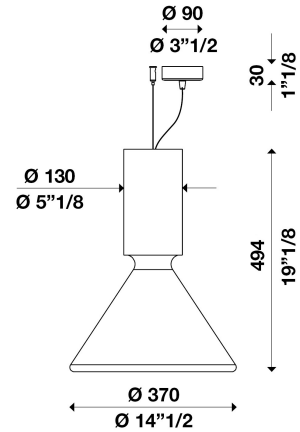

PIN S370 ON-OFF 220V

ver. 20200404_Rev_0

year: 2014
code: 1710377E00600
type: hanging lamp
application: indoor

Technical drawing
Size ref. image mm - inch

Technical data	
Light source	LED bulb
Circuit structure	LED bulb
Light emission direction	diffused
Power	1x MAX 20W E27
Source lumens	
Source efficacy	
Consumption	1x MAX 20W E27
Delivered lumens	
Luminaire efficacy	
Secondary	
Colour temperature	
Colour rendering index	
Standard Deviation of Colour Matching	
Energy class	A
Safety class	I
Degree of protection	IP 20
Direct mounting on normally flammable surfaces	●
Operating temperature	+10° / +40°
CE	●
UL	○

Optional	
Emergency mode	○
Motion sensor	○
Directional	○

Packing	
Net weight	
Packaging 1	L430 x W430 x H520 mm / 4.8 kg
Packaging 2	L310 x W310 x H540 mm / 2.9 kg
Packaging 3	
Packaging 4	
Packaging 5	

Structure	
Material	aluminium
Finish	white / variants page 2

Diffuser	
Material	glass
Finish	white

Canopy	
Diameter (Ø)	90 mm - 3" 1/2 inch
Height	30 mm - 1" 1/8 inch
Ceiling mount	perpendicular / variants page 2

Electronics / Driver	
Included	No
Quantity	
Voltage	220-240V 50/60 Hz

Dimmable	
ON/OFF	○
PUSH	○
0-10V	○
1-10V	○
CUT PHASE	○
Bluetooth	○
DALI	○

Hanging cables	
Stainless steel cables standard length (custom available)	2000 mm / 78" 3/4
Electric cable standard length (custom available)	2500 mm/100"