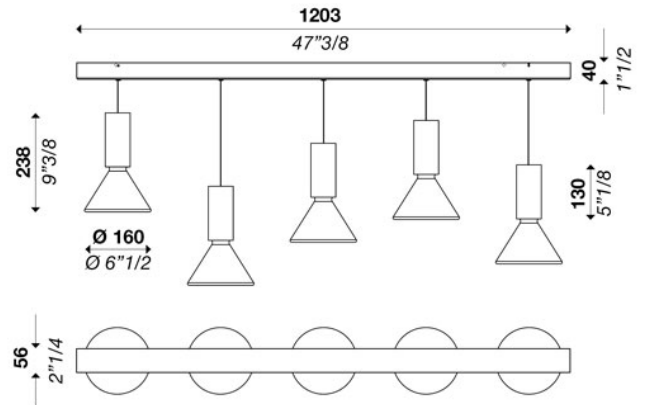

PIN S160.5 ON-OFF 100-277V

ver. 20200404_Rev_0

year: 2014
code: 1710335S00000
type: hanging lamp
application: indoor

Technical drawing
Size ref. image mm - inch

Technical data

| | |
|--|--------------------------|
| Light source | LED |
| Circuit structure | LED COB G7 |
| Light emission direction | diffused |
| Power | 45 W |
| Source lumens | 7030 lm |
| Source efficacy | 156 lm/W |
| Energy class | A |
| Delivered lumens | 4580 lm |
| Secondary | 350mA |
| Colour temperature | 3000 K / variants page 2 |
| Colour rendering index | 80 CRI / variants page 2 |
| Standard Deviation of Colour Matching | 3 SDCM |
| Safety class | I |
| Degree of protection | IP 20 |
| Direct mounting on normally flammable surfaces | ● |
| Operating temperature | +10° / +40° |
| CE | ● |
| UL | ○ |

Structure

| | |
|----------|-------------------------|
| Material | aluminium |
| Finish | white / variants page 2 |

Diffuser

| | |
|----------|-------|
| Material | glass |
| Finish | white |

Canopy

| | |
|---------------|--------------------------------------|
| Size | 1203 x 56 mm - 47" 3/8 x 2" 1/2 inch |
| Height | 40 mm - 1" 1/2 inch |
| Ceiling mount | direct / variants page 2 |