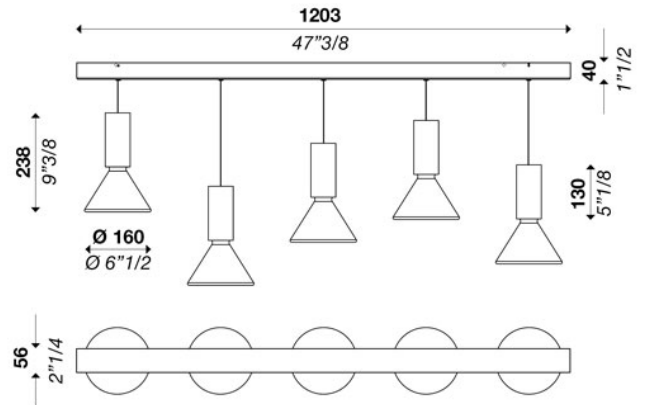

PIN S160.5 0-10V 110V

ver. 20200404_Rev_0

year: 2014
code: 1710335A20000
type: hanging lamp
application: indoor

Technical drawing
Size ref. image mm - inch

Technical data

Light source	LED
Circuit structure	LED COB G7
Light emission direction	diffused
Power	45 W
Source lumens	7030 lm
Source efficacy	156 lm/W
Energy class	A
Delivered lumens	4580 lm
Secondary	350mA
Colour temperature	3000 K / variants page 2
Colour rendering index	80 CRI / variants page 2
Standard Deviation of Colour Matching	3 SDCM
Safety class	I
Degree of protection	IP 20
Direct mounting on normally flammable surfaces	●
Operating temperature	+10° / +40°
CE	●
UL	○

Material	glass
Finish	white

Canopy

Size	1203 x 56 mm - 47" 3/8 x 2" 1/2 inch
Height	40 mm - 1" 1/2 inch
Ceiling mount	direct / variants page 2

Electronics / Driver

Included	Yes
Quantity	1
Voltage	100-277V 50/60 Hz

Dimmable

Hanging cables

Stainless steel cables standard length (custom available)	○
Electric cable standard length (custom available)	2500 mm/100"

Warranty

Duration	2 years
----------	---------

PIN S160.5 0-10V 110V