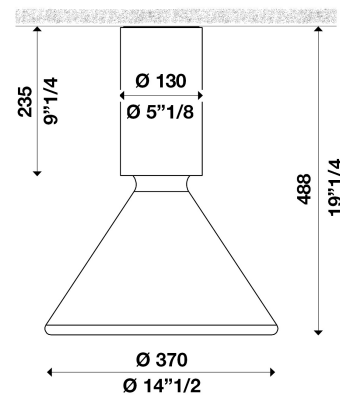

PIN C370 ON-OFF 220V

ver. 20200404_Rev_0

year: 2014
code: 1710237E00600
type: ceiling lamp
application: indoor

Technical drawing

Size ref. image mm - inch

Technical data	
Light source	LED bulb
Circuit structure	LED bulb
Light emission direction	diffused
Power	1x MAX 20W E27
Source lumens	
Source efficacy	
Consumption	1x MAX 20W E27
Delivered lumens	
Luminaire efficacy	
Secondary	
Colour temperature	
Colour rendering index	
Standard Deviation of Colour Matching	
Energy class	A
Safety class	I
Degree of protection	IP 20
Direct mounting on normally flammable surfaces	●
Operating temperature	+10° / +40°
CE	●
UL	○
Optional	
Emergency mode	○
Motion sensor	○
Directional	○

Packing	
Net weight	
Packaging 1	
Packaging 2	
Packaging 3	
Packaging 4	
Packaging 5	

Structure	
Material	aluminium
Finish	white / variants page 2
Diffuser	
Material	glass
Finish	white
Electronics / Driver	
Included	No
Quantity	
Voltage	220-240V 50/60 Hz
Dimmable	
ON/OFF	○
PUSH	○
0-10V	○
1-10V	○
CUT PHASE	○
Bluetooth	○
DALI	○
Hanging cables	
Stainless steel cables standard length (custom available)	○
Electric cable standard length (custom available)	-
Warranty	
Duration	2 years