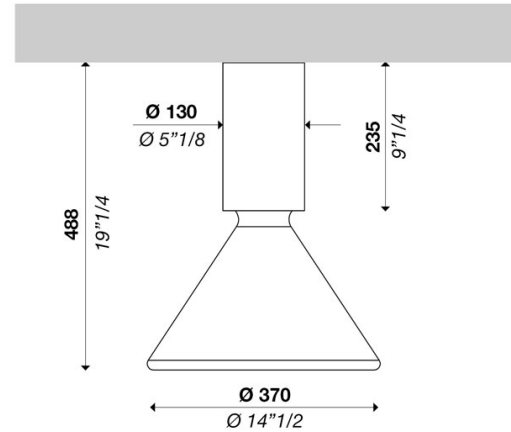

PIN C370 ON-OFF 110V

ver. 20200404_Rev_0

year: 2014
code: 1710237A00600
type: ceiling lamp
application: indoor

Technical drawing

Size ref. image mm - inch

Technical data	
Light source	LED bulb
Circuit structure	LED bulb
Light emission direction	diffused
Power	1x MAX 20W E26
Source lumens	-
Source efficacy	-
Energy class	A
Delivered lumens	-
Secondary	-
Colour temperature	-
Colour rendering index	-
Standard Deviation of Colour Matching	-
Safety class	I
Degree of protection	IP 20
Direct mounting on normally flammable surfaces	●
Operating temperature	+10° / +40°
CE	●
UL	○