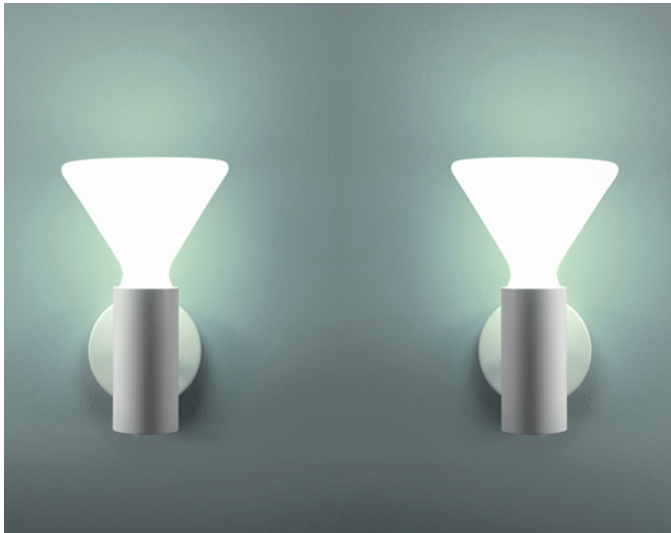

# PIN W160 ON-OFF 100-277V

ver. 20200404\_Rev\_0

year: 2014  
code: 1710116U00000  
type: wall lamp  
application: indoor

### Technical data

Light source	LED
Circuit structure	LED COB G7
Light emission direction	diffused
Power	9 W
Source lumens	1406 lm
Source efficacy	155 lm/W
Consumption	12 W
Delivered lumens	916 lm
Luminaire efficacy	76 lm/W
Secondary	350mA
Colour temperature	3000 K / variants page 2
Colour rendering index	80 CRI / variants page 2
Standard Deviation of Colour Matching	3 SDCM
Energy class	A
Safety class	I
Degree of protection	IP 20
Direct mounting on normally flammable surfaces	●
Operating temperature	+10° / +40°
CE	●
UL	○
<b>Optional</b>	
Emergency mode	○
Motion sensor	○
Directional	○

### Diffuser

Material	glass
Finish	white