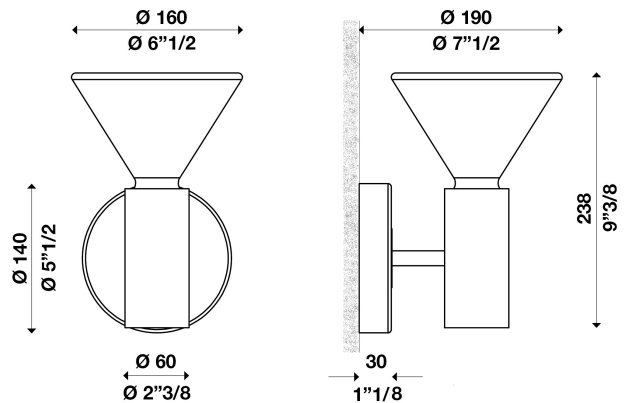

### Technical drawing

Size ref. image mm - inch

### Technical data

Light source	LED
Circuit structure	LED COB G7
Light emission direction	diffused
Power	9 W
Source lumens	1406 lm
Source efficacy	155 lm/W
Consumption	12 W
Delivered lumens	916 lm
Luminaire efficacy	76 lm/W
Secondary	350mA
Colour temperature	3000 K / variants page 2
Colour rendering index	80 CRI / variants page 2
Standard Deviation of Colour Matching	3 SDCM
Energy class	A
Safety class	I
Degree of protection	IP 20
Direct mounting on normally flammable surfaces	●
Operating temperature	+10° / +40°
CE	●
UL	○
<b>Optional</b>	
Emergency mode	○
Motion sensor	○
Directional	○