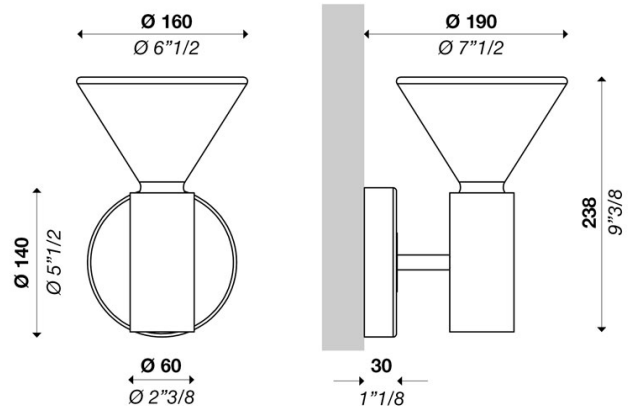

PIN W160 ON-OFF 100-277V

ver. 20200404_Rev_0

year: 2014
code: 1710116U00000
type: wall lamp
application: indoor

Technical drawing
Size ref. image mm - inch

Technical data	
Light source	LED
Circuit structure	LED COB G7
Light emission direction	diffused
Power	9 W
Source lumens	1406 lm
Source efficacy	155 lm/W
Consumption	12 W
Delivered lumens	916 lm
Luminaire efficacy	76 lm/W
Secondary	350mA
Colour temperature	3000 K / variants page 2
Colour rendering index	80 CRI / variants page 2
Standard Deviation of Colour Matching	3 SDCM
Energy class	A
Safety class	I
Degree of protection	IP 20
Direct mounting on normally flammable surfaces	●
Operating temperature	+10° / +40°
CE	●
UL	○
Optional	
Emergency mode	○
Motion sensor	○
Directional	○