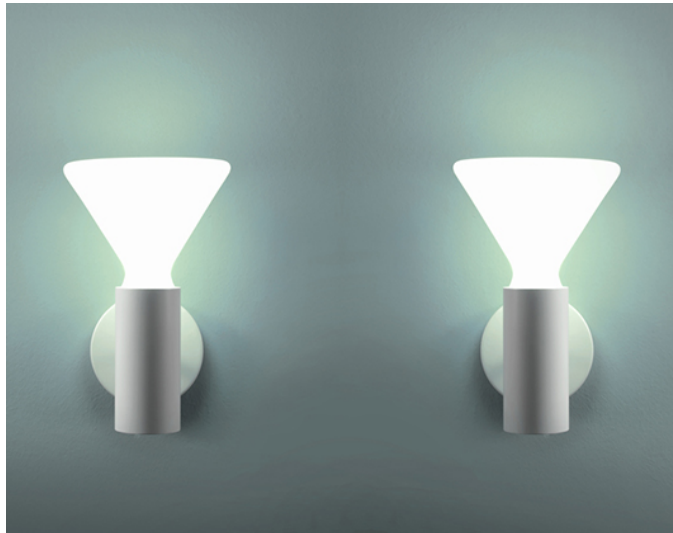

# PIN W160 DALI 220V

ver. 20200404\_Rev\_0

year: 2014  
code: 1710116E10000  
type: wall lamp  
application: indoor

**Technical drawing**  
Size ref. image mm - inch

**Technical data**

Light source	LED
Circuit structure	LED COB G7
Light emission direction	diffused
Power	9 W
Source lumens	1406 lm
Source efficacy	155 lm/W
Consumption	12 W
Delivered lumens	916 lm
Luminaire efficacy	76 lm/W
Secondary	350mA
Colour temperature	3000 K / variants page 2
Colour rendering index	80 CRI / variants page 2
Standard Deviation of Colour Matching	3 SDCM
Energy class	A
Safety class	I
Degree of protection	IP 20
Direct mounting on normally flammable surfaces	●
Operating temperature	+10° / +40°
CE	●
UL	○
<b>Optional</b>	
Emergency mode	○
Motion sensor	○
Directional	○

**Packing**

Net weight	
Packaging 1	
Packaging 2	
Packaging 3	
Packaging 4	
Packaging 5	

**Structure**

Material	aluminium
Finish	white / variants page 2

**Diffuser**

Material	glass
Finish	white

**Electronics / Driver**