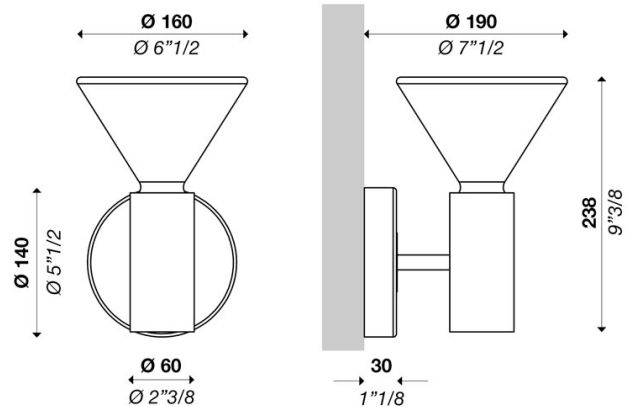

# PIN W160 DALI 220V

ver. 20200404\_Rev\_0

year: 2014  
code: 1710116E10000  
type: wall lamp  
application: indoor

**Technical drawing**  
Size ref. image mm - inch

**Technical data**

Light source	LED
Circuit structure	LED COB G7
Light emission direction	diffused
Power	9 W
Source lumens	1406 lm
Source efficacy	155 lm/W
Consumption	12 W
Delivered lumens	916 lm
Luminaire efficacy	76 lm/W
Secondary	350mA
Colour temperature	3000 K / variants page 2
Colour rendering index	80 CRI / variants page 2
Standard Deviation of Colour Matching	3 SDCM
Energy class	A
Safety class	I
Degree of protection	IP 20
Direct mounting on normally flammable surfaces	●
Operating temperature	+10° / +40°
CE	●
UL	○
<b>Optional</b>	
Emergency mode	○
Motion sensor	○
Directional	○

**Packing**

Net weight	
Packaging 1	
Packaging 2	
Packaging 3	
Packaging 4	
Packaging 5	

**Structure**

Material	aluminium
Finish	white / variants page 2

**Diffuser**

Material	glass
Finish	white

**Electronics / Driver**