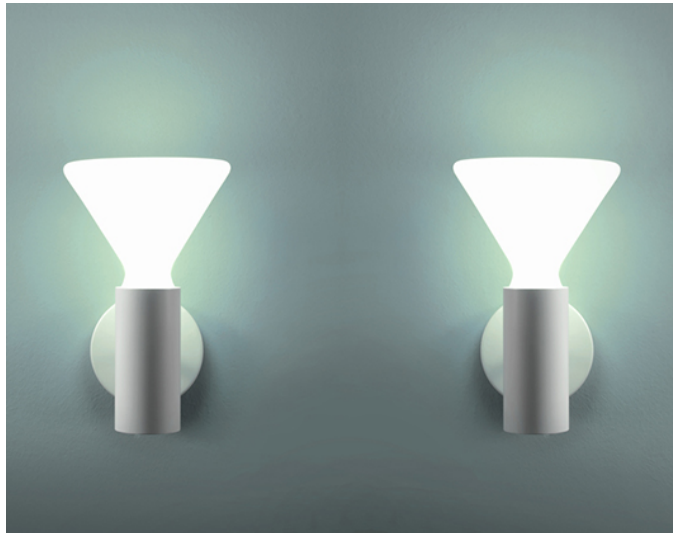

PIN W160 0-10V 110V

ver. 20200404_Rev_0

year: 2014
code: 1710116A20000
type: wall lamp
application: indoor

Technical drawing

Size ref. image mm - inch

Technical data

Light source	LED
Circuit structure	LED COB G7
Light emission direction	diffused
Power	9 W
Source lumens	1406 lm
Source efficacy	155 lm/W
Consumption	12 W
Delivered lumens	916 lm
Luminaire efficacy	76 lm/W
Secondary	350mA
Colour temperature	3000 K / variants page 2
Colour rendering index	80 CRI / variants page 2
Standard Deviation of Colour Matching	3 SDCM
Energy class	A
Safety class	I
Degree of protection	IP 20
Direct mounting on normally flammable surfaces	●
Operating temperature	+10° / +40°
CE	●
UL	○
Optional	
Emergency mode	○
Motion sensor	○
Directional	○

Packing

Net weight	
Packaging 1	
Packaging 2	
Packaging 3	
Packaging 4	
Packaging 5	

Structure

Material	aluminium
Finish	white / variants page 2

Diffuser

Material	glass
Finish	white

Electronics / Driver

Included	Yes
Quantity	1
Voltage	100-240V 50/60 Hz

year: **2014**
 code: **1710116A20000**
 type: **wall lamp**
 application: **indoor**

Available versions

Colour temperature

2700K	3000K	3500K	4000K	5000K	LED bulb	custom
						
<input checked="" type="radio"/>	<input checked="" type="radio"/>	<input type="radio"/>	<input checked="" type="radio"/>	<input type="radio"/>	<input type="radio"/>	<input type="radio"/>