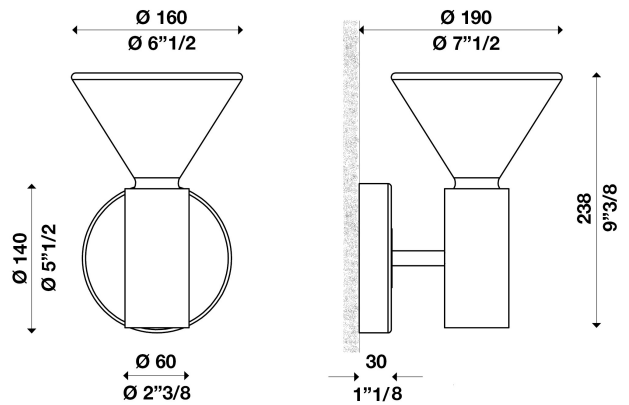

PIN W160 0-10V 110V

ver. 20200404_Rev_0

year: 2014
code: 1710116A20000
type: wall lamp
application: indoor

Technical drawing

Size ref. image mm - inch

Technical data

Light source	LED
Circuit structure	LED COB G7
Light emission direction	diffused
Power	9 W
Source lumens	1406 lm
Source efficacy	155 lm/W
Consumption	12 W
Delivered lumens	916 lm
Luminaire efficacy	76 lm/W
Secondary	350mA
Colour temperature	3000 K / variants page 2
Colour rendering index	80 CRI / variants page 2
Standard Deviation of Colour Matching	3 SDCM
Energy class	A
Safety class	I
Degree of protection	IP 20
Direct mounting on normally flammable surfaces	●
Operating temperature	+10° / +40°
CE	●
UL	○
Optional	
Emergency mode	○
Motion sensor	○
Directional	○

Packing

Net weight	
Packaging 1	
Packaging 2	
Packaging 3	
Packaging 4	
Packaging 5	

Structure

Material	aluminium
Finish	white / variants page 2

Diffuser

Material	glass
Finish	white

Electronics / Driver

Included	Yes
Quantity	1
Voltage	100-240V 50/60 Hz

Dimmable

Hanging cables

Stainless steel cables standard length (custom available)	○
Electric cable standard length (custom available)	-

Warranty

Duration	2 years
----------	---------

PIN W160 0-10V 110V

ver. 20200404_Rev_0