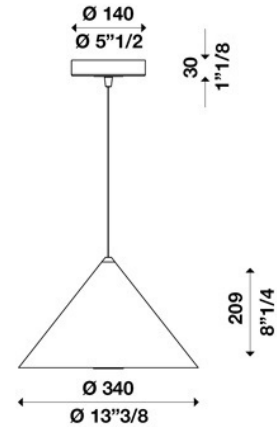

CONE S340 DALI 220V

ver. 20200404_Rev_0

year: 2015
code: 1700302E10000
type: hanging lamp
application: indoor

Technical drawing
Size ref. image mm - inch

| Technical data | |
|------------------------------------------------|--------------------------------|
| Light source | LED |
| Circuit structure | LED module G4 |
| Light emission direction | downward |
| Power | 21 W |
| Source lumens | 3480 lm |
| Source efficacy | 166 lm/W |
| Consumption | 28 W |
| Delivered lumens | 2269 lm |
| Luminaire efficacy | 81 lm/W |
| Secondary | 700mA |
| Colour temperature | 3000 K / variants page 2 |
| Colour rendering index | 80 CRI / variants page 2 |
| Standard Deviation of Colour Matching | 3 SDCM |
| Energy class | A |
| Safety class | I |
| Degree of protection | IP 20 |
| Direct mounting on normally flammable surfaces | ● |
| Operating temperature | +10° / +40° |
| CE | ● |
| UL | ○ |
| Optional | |
| Emergency mode | ○ |
| Motion sensor | ○ |
| Directional | ○ |
| Packing | |
| Net weight | |
| Packaging 1 | L450 x W460 x H430 mm / 4.0 kg |
| Packaging 2 | |
| Packaging 3 | |
| Packaging 4 | |
| Packaging 5 | |

| Structure | |
|----------------|--------------------------|
| Material | aluminium |
| Finish | white / variants page 2 |
| Diffuser | |
| Material | polycarbonate |
| Finish | opal / variants page 2 |
| Canopy | |
| Diameter (Ø) | 140 mm - 5" 1/2 inch |
| Height | 30 mm - 1" 1/8 inch |
| Ceiling mount | direct / variants page 2 |

| Hanging cables | |
|-----------------------------------------------------------|-------------------|
| Stainless steel cables standard length (custom available) | 2000 mm / 78" 3/4 |
| Electric cable standard length (custom available) | 2500 mm/100" |