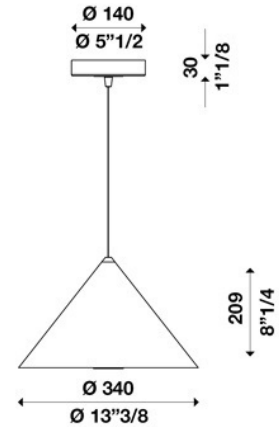

CONE S340 ON-OFF 110V

ver. 20200404_Rev_0

year: 2015
code: 1700302A00000
type: hanging lamp
application: indoor

Technical drawing

Size ref. image mm - inch

Technical data

| | |
|--|--------------------------|
| Light source | LED |
| Circuit structure | LED module G4 |
| Light emission direction | downward |
| Power | 21 W |
| Source lumens | 3480 lm |
| Source efficacy | 166 lm/W |
| Consumption | 28 W |
| Delivered lumens | 2269 lm |
| Luminaire efficacy | 81 lm/W |
| Secondary | 700mA |
| Colour temperature | 3000 K / variants page 2 |
| Colour rendering index | 80 CRI / variants page 2 |
| Standard Deviation of Colour Matching | 3 SDCM |
| Energy class | A |
| Safety class | I |
| Degree of protection | IP 20 |
| Direct mounting on normally flammable surfaces | ● |
| Operating temperature | +10° / +40° |
| CE | ● |
| UL | ○ |

Optional

| | |
|----------------|---|
| Emergency mode | ○ |
| Motion sensor | ○ |
| Directional | ○ |

Packing

| | |
|-------------|--------------------------------|
| Net weight | |
| Packaging 1 | L450 x W460 x H430 mm / 4.0 kg |
| Packaging 2 | |
| Packaging 3 | |
| Packaging 4 | |
| Packaging 5 | |

Canopy

| | |
|----------------|--------------------------|
| Diameter (Ø) | 140 mm - 5" 1/2 inch |
| Height | 30 mm - 1" 1/8 inch |
| Ceiling mount | direct / variants page 2 |

Electronics / Driver

| | |
|----------|-------------------|
| Included | Yes |
| Quantity | 1 |
| Voltage | 100-240V 50/60 Hz |

Dimmable

Hanging cables

| | |
|---|-------------------|
| Stainless steel cables standard length (custom available) | 2000 mm / 78" 3/4 |
| Electric cable standard length (custom available) | 2500 mm/100" |