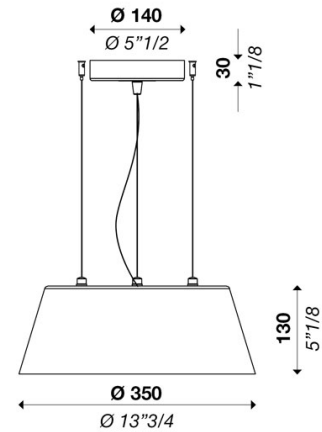

NOVA S350 ON-OFF 220V

ver. 20200404_Rev_0

year: 2015
code: 1690304E00000
type: hanging lamp
application: indoor

Technical drawing ref. image mm - inch

Technical data	
Light source	LED
Circuit structure	LED module vers.4
Light emission direction	downward
Power	21 W
Source lumens	3480 lm
Source efficacy	166 lm
Consumption	24 W
Delivered lumens	2210 lm
Luminaire efficacy	92 lm/W
Secondary	700mA
Colour temperature	3000 K / variants page 2
Colour rendering index	80 CRI / variants page 2
Standard Deviation of Colour Matching	3 SDCM
Energy class	A
Safety class	I
Degree of protection	IP 20
Direct mounting on normally flammable surfaces	●
Operating temperature	+10° / +40°
CE	●
UL	○
Optional	
Emergency mode	○
Motion sensor	○
Directional	○
Packing	
Net weight	
Packaging 1	L430 x W430 x H230 mm / 4.2 kg
Packaging 2	
Packaging 3	
Packaging 4	
Packaging 5	

Structure	
Material	aluminium
Finish	white / variants page 2
Diffuser	
Material	pmma
Finish	opal / variants page 2
Canopy	
Diameter (Ø)	140 mm - 5" 1/2 inch
Height	30 mm - 1" 1/8 inch
Ceiling mount	perpendicular / variants page 2
Electronics / Driver	
Included	Yes
Quantity	1
Voltage	100-240V 50/60 Hz
Dimmable	
ON/OFF	PUSH
0-10V	1-10V
CUT PHASE	Bluetooth
DALI	
Hanging cables	
Stainless steel cables standard length (custom available)	2000 mm / 78" 3/4
Electric cable standard length (custom available)	2500 mm/100"
Warranty	
Duration	2 years