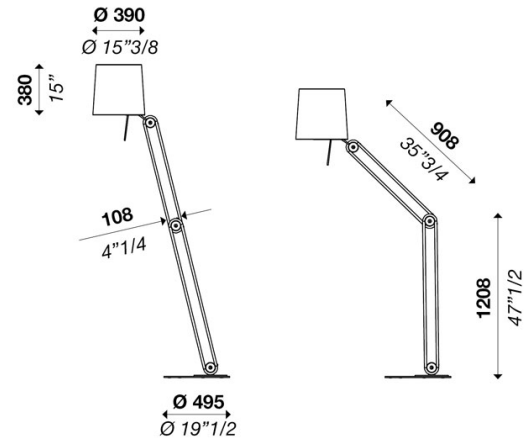

MECANO F2200 ON-OFF 220V

ver. 20200404_Rev_0

year: **2014**
code: **1550602E06603**
type: **floor lamp**
application: **indoor**

Technical drawing
Size ref. image mm - inch

Technical data	
Light source	LED bulb
Circuit structure	LED bulb
Light emission direction	diffused
Power	1x MAX 20W E27
Source lumens	-
Source efficacy	-
Consumption	-
Delivered lumens	-
Luminaire efficacy	-
Secondary	-
Colour temperature	-
Colour rendering index	-
Standard Deviation of Colour Matching	-
Energy class	A
Safety class	I
Degree of protection	IP 20
Direct mounting on normally flammable surfaces	●
Operating temperature	+10° / +40°
CE	●
UL	○
Optional	
Emergency mode	○
Motion sensor	○
Directional	●
Packing	
Net weight	
Packaging 1	
Packaging 2	
Packaging 3	
Packaging 4	
Packaging 5	

Structure	
Material	steel
Finish	gunmetal
Diffuser	
Material	polycarbonate
Finish	opal / variants page 2
Lampshade	
Material	fabric + polycarbonate
Finish	black outside / white inside variants page 2

Electronics / Driver	
Included	No
Quantity	
Voltage	220-240V 50/60 Hz

Dimmable

Hanging cables	
Stainless steel cables standard length (custom available)	○
Electric cable standard length (custom available)	-

Warranty	
Duration	2 years

MECANO F2200 ON-OFF 220V

ver. 20200404_Rev_0