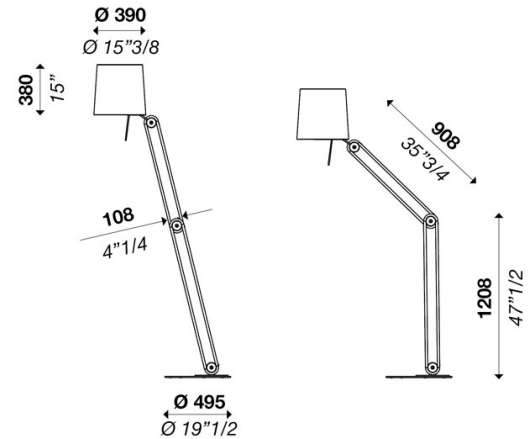

# MECANO F2200 ON-OFF 110V

ver. 20200404\_Rev\_0

year: 2014  
code: 1550602A06603  
type: floor lamp  
application: indoor

**Technical drawing**  
Size ref. image mm - inch

### Technical data

Light source	LED bulb
Circuit structure	LED bulb
Light emission direction	diffused
Power	1x MAX 20W E26
Source lumens	-
Source efficacy	-
Consumption	-
Delivered lumens	-
Luminaire efficacy	-
Secondary	-
Colour temperature	-
Colour rendering index	-
Standard Deviation of Colour Matching	-
Energy class	A
Safety class	I
Degree of protection	IP 20
Direct mounting on normally flammable surfaces	●
Operating temperature	+10° / +40°
CE	●
UL	●
<b>Optional</b>	
Emergency mode	○
Motion sensor	○
Directional	●