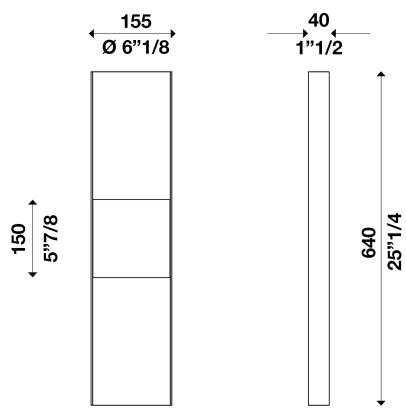

### Technical drawing

Size ref. image mm - inch

### Technical data

Light source	LED
Circuit structure	LED module G5
Light emission direction	up-down
Power	8 W
Source lumens	1260 lm
Source efficacy	150 lm/W
Consumption	12 W
Delivered lumens	720 lm
Luminaire efficacy	60 lm/W
Secondary	500mA
Colour temperature	3000 K / variants page 2
Colour rendering index	80 CRI / variants page 2
Standard Deviation of Colour Matching	3 SDCM
Energy class	A
Safety class	I
Degree of protection	IP 20
Direct mounting on normally flammable surfaces	●
Operating temperature	+10° / +40°
CE	●
UL	○