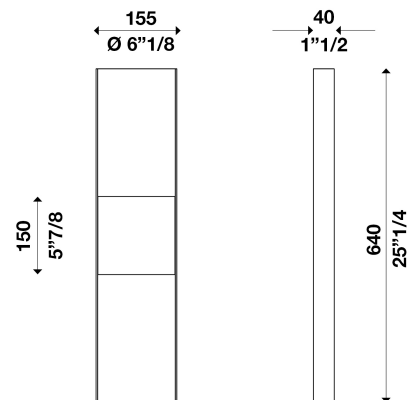

YOU W640 DALI 100-240V

ver. 20200404_Rev_0

year: 2015
code: 1340164U10000
type: wall lamp
application: indoor

Technical drawing

Size ref. image mm - inch

Technical data

Light source	LED
Circuit structure	LED module G5
Light emission direction	up-down
Power	8 W
Source lumens	1260 lm
Source efficacy	150 lm/W
Consumption	12 W
Delivered lumens	720 lm
Luminaire efficacy	60 lm/W
Secondary	500mA
Colour temperature	3000 K / variants page 2
Colour rendering index	80 CRI / variants page 2
Standard Deviation of Colour Matching	3 SDCM
Energy class	A
Safety class	I
Degree of protection	IP 20
Direct mounting on normally flammable surfaces	●
Operating temperature	+10° / +40°
CE	●
UL	○

Stainless steel cables standard length (custom available)	○
Electric cable standard length (custom available)	-

Warranty

Duration	2 years
----------	---------

YOU W640 DALI 100-240V

ver. 20200404_Rev_0

year: **2015**
code: **1340164U10000**
type: **wall lamp**
application: **indoor**