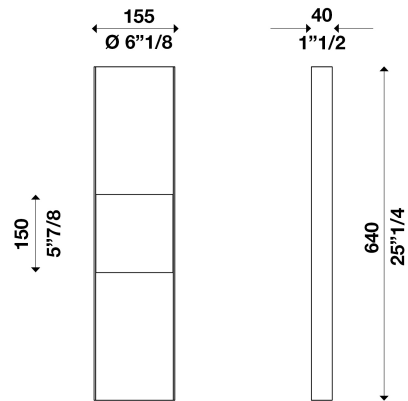

YOU W640 ON-OFF 100-277V

ver. 20200404_Rev_0

year: **2015**
code: **1340164S00000**
type: **wall lamp**
application: **indoor**

Technical drawing

Size ref. image mm - inch

Technical data

Light source	LED
Circuit structure	LED module G5
Light emission direction	up-down
Power	8 W
Source lumens	1260 lm
Source efficacy	150 lm/W
Consumption	12 W
Delivered lumens	720 lm
Luminaire efficacy	60 lm/W
Secondary	500mA
Colour temperature	3000 K / variants page 2
Colour rendering index	80 CRI / variants page 2
Standard Deviation of Colour Matching	3 SDCM
Energy class	A
Safety class	I
Degree of protection	IP 20
Direct mounting on normally flammable surfaces	●
Operating temperature	+10° / +40°
CE	●
UL	○

Stainless steel cables standard length (custom available)	○
Electric cable standard length (custom available)	-

Warranty

Duration	2 years
----------	---------

YOU W640 ON-OFF 100-277V

ver. 20200404_Rev_0

year: **2015**
code: **1340164S00000**
type: **wall lamp**
application: **indoor**