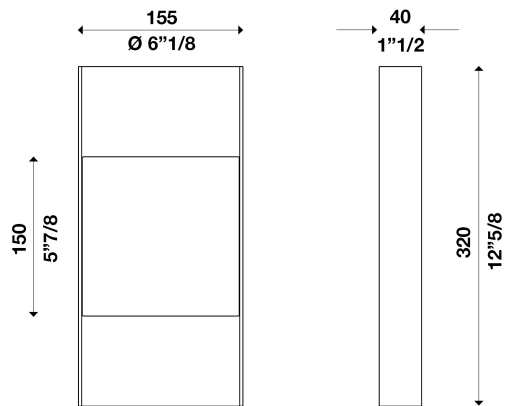

YOU W320 DALI 100-240V

ver. 20200404_Rev_0

year: **2015**
code: **1340132U10000**
type: **wall lamp**
application: **indoor**

Technical drawing
Size ref. image mm - inch

Technical data	
Light source	LED
Circuit structure	LED module G5
Light emission direction	up-down
Power	8 W
Source lumens	1260 lm
Source efficacy	150 lm/W
Consumption	12 W
Delivered lumens	720 lm
Luminaire efficacy	60 lm/W
Secondary	500mA
Colour temperature	3000 K / variants page 2
Colour rendering index	80 CRI / variants page 2
Standard Deviation of Colour Matching	3 SDCM
Energy class	A
Safety class	I
Degree of protection	IP 20
Direct mounting on normally flammable surfaces	●
Operating temperature	+10° / +40°
CE	●
UL	○
Optional	
Emergency mode	○
Motion sensor	○
Directional	○
Packing	
Net weight	
Packaging 1	
Packaging 2	
Packaging 3	
Packaging 4	
Packaging 5	

Structure					
Material	aluminium				
Finish	white outside / variants page 2				
Diffuser					
Material					
Finish					
Lampshade					
Material	aluminium				
Finish	white inside / variants page 2				
Electronics / Driver					
Included	Yes				
Quantity	1				
Voltage	100-240V 50/60 Hz				
Dimmable					
ON/OFF	PUSH	0-10V	1-10V	CUT PHASE	
○	○	○	○	○	●
Hanging cables					
Stainless steel cables standard length (custom available)	○				
Electric cable standard length (custom available)	-				
Warranty					
Duration	2 years				

YOU W320 DALI 100-240V

ver. 20200404_Rev_0

year: **2015**
code: **1340132U10000**
type: **wall lamp**
application: **indoor**

Available versions

Colour temperature

2700K	3000K	3500K	4000K	5000K	LED bulb	custom
<input checked="" type="radio"/>	<input checked="" type="radio"/>	<input type="radio"/>	<input checked="" type="radio"/>	<input type="radio"/>	<input type="radio"/>	<input type="radio"/>