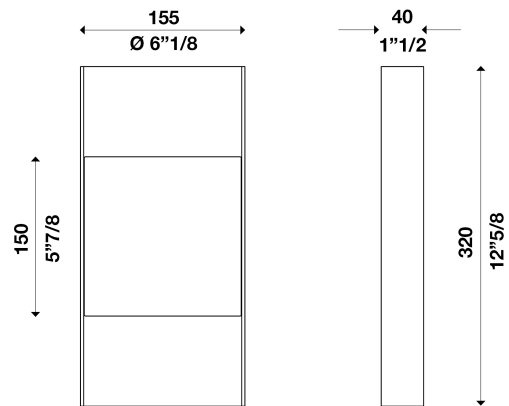

# YOU W320 ON-OFF 100-277V

ver. 20200404\_Rev\_0

year: **2015**  
code: **1340132S00000**  
type: **wall lamp**  
application: **indoor**

**Technical drawing**  
Size ref. image mm - inch

Technical data	
Light source	LED
Circuit structure	LED module G5
Light emission direction	up-down
Power	8 W
Source lumens	1260 lm
Source efficacy	150 lm/W
Consumption	12 W
Delivered lumens	720 lm
Luminaire efficacy	60 lm/W
Secondary	500mA
Colour temperature	3000 K / variants page 2
Colour rendering index	80 CRI / variants page 2
Standard Deviation of Colour Matching	3 SDCM
Energy class	A
Safety class	I
Degree of protection	IP 20
Direct mounting on normally flammable surfaces	●
Operating temperature	+10° / +40°
CE	●
UL	○
Optional	
Emergency mode	○
Motion sensor	○
Directional	○
Packing	
Net weight	
Packaging 1	
Packaging 2	
Packaging 3	
Packaging 4	
Packaging 5	

Structure	
Material	aluminium
Finish	white outside / variants page 2
Diffuser	
Material	
Finish	
Lampshade	
Material	aluminium
Finish	white inside / variants page 2

Electronics / Driver	
Included	Yes
Quantity	1
Voltage	100-277V 50/60 Hz