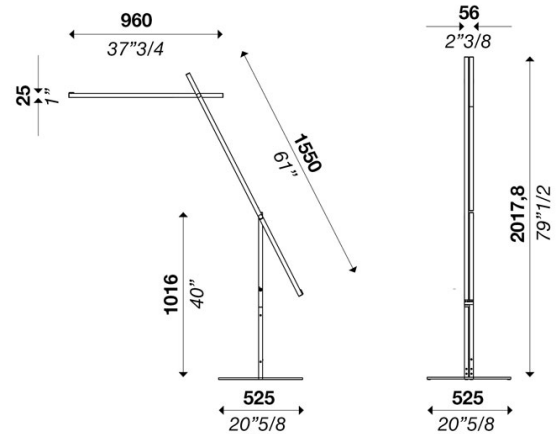

GRUE F2000 DIMMER 100-240V

ver. 20200404_Rev_0

year: 2014
code: 1230601U70000
type: floor lamp
application: indoor

Technical drawing

Size ref. image mm - inch

Technical data

Light source	LED
Circuit structure	LED strip
Light emission direction	downward
Power	17 W
Source lumens	2380 lm
Source efficacy	140 lm/W
Consumption	25 W
Delivered lumens	1980 lm
Luminaire efficacy	79 lm/W
Secondary	24 V
Colour temperature	3000 K / variants page 2
Colour rendering index	80 CRI / variants page 2
Standard Deviation of Colour Matching	3 SDCM
Energy class	A
Safety class	II
Degree of protection	IP 20
Direct mounting on normally flammable surfaces	●
Operating temperature	+10° / +40°
CE	●
UL	○

Material	polycarbonate
Finish	opal / variants page 2

Electronics / Driver

Included	Yes
Quantity	1
Voltage	100-240V 50/60 Hz

Dimmable

Hanging cables

Stainless steel cables standard length (custom available)	○
Electric cable standard length (custom available)	-