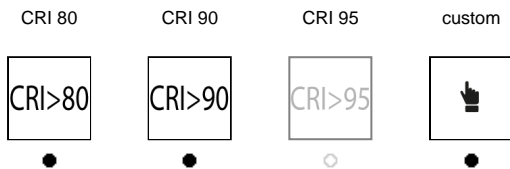

Colour rendering index