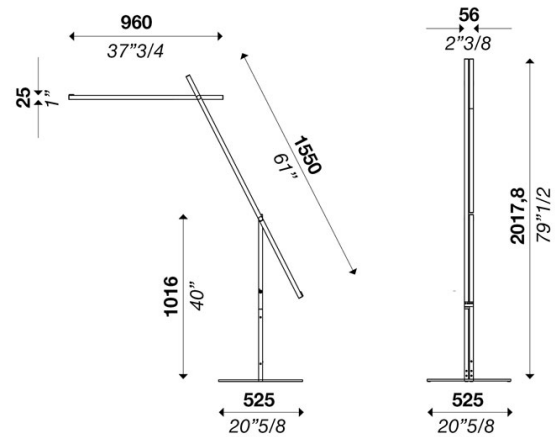

GRUE F2000 ON-OFF 100-240V

ver. 20200404_Rev_0

year: 2014
code: 1230601U00000
type: floor lamp
application: indoor

Technical drawing
Size ref. image mm - inch

Technical data

Light source	LED
Circuit structure	LED strip
Light emission direction	direct
Power	17 W
Source lumens	2380 lm
Source efficacy	140 lm/W
Consumption	25 W
Delivered lumens	1980 lm
Luminaire efficacy	79 lm/W
Secondary	24 V
Colour temperature	3000 K / variants page 2
Colour rendering index	80 CRI / variants page 2
Standard Deviation of Colour Matching	3 SDCM
Energy class	A
Safety class	II
Degree of protection	IP 20
Direct mounting on normally flammable surfaces	●
Operating temperature	+10° / +40°
CE	●
UL	○
Optional	
Emergency mode	○
Motion sensor	○
Directional	●

Packing

Net weight	
Packaging 1	
Packaging 2	
Packaging 3	
Packaging 4	
Packaging 5	

Structure

Material	aluminium
Finish	white / variants page 2

Diffuser

Material	polycarbonate
Finish	opal / variants page 2