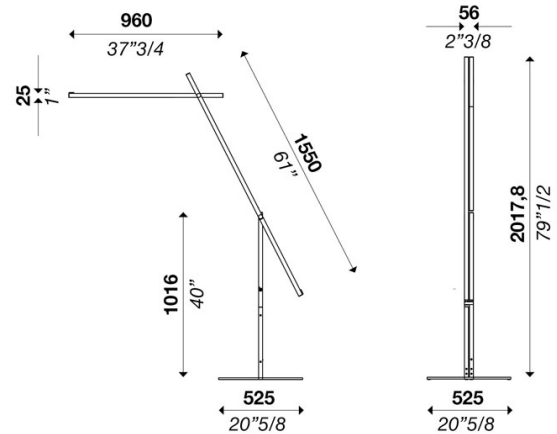

GRUE F2000 ON-OFF 100-240V

ver. 20200404_Rev_0

year: 2014
code: 1230601U00000
type: floor lamp
application: indoor

Technical drawing
Size ref. image mm - inch

Technical data

Light source	LED
Circuit structure	LED strip
Light emission direction	downward
Power	17 W
Source lumens	2380 lm
Source efficacy	140 lm/W
Consumption	25 W
Delivered lumens	1980 lm
Luminaire efficacy	79 lm/W
Secondary	24 V
Colour temperature	3000 K / variants page 2
Colour rendering index	80 CRI / variants page 2
Standard Deviation of Colour Matching	3 SDCM
Energy class	A
Safety class	II
Degree of protection	IP 20
Direct mounting on normally flammable surfaces	●
Operating temperature	+10° / +40°
CE	●
UL	○

Material	polycarbonate
Finish	opal / variants page 2

Electronics / Driver

Included	Yes
Quantity	1
Voltage	100-240V 50/60 Hz

Dimmable

Hanging cables

Stainless steel cables standard length (custom available)	○
Electric cable standard length (custom available)	-