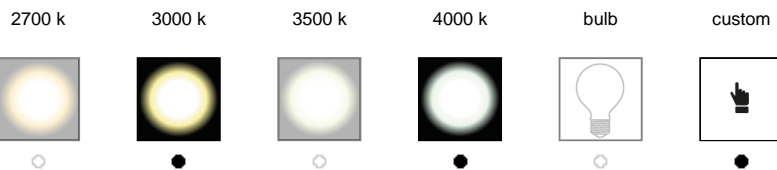

GRUE F2000 ON-OFF 100-240V

ver. 20200404_Rev_0

year: **2014**
code: **1230601U00000**
type: **floor lamp**
application: **indoor**

Available variants

Colour temperature