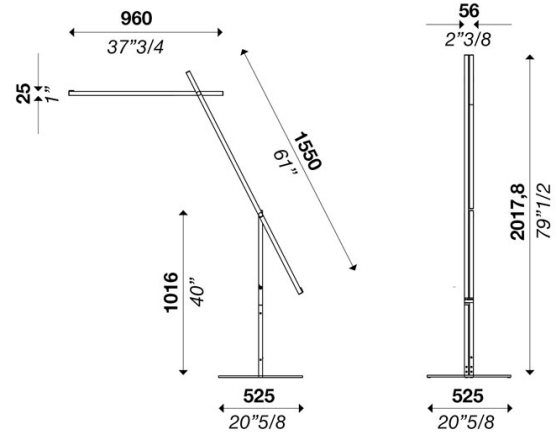

GRUE F2000 DIMMER DARK LIGHT 220V

ver. 20200404_Rev_0

year: **2022**
code: **1230601E70140**
type: **floor lamp**
application: **indoor**

Technical drawing

Size ref. image mm - inch

Technical data

Light source	LED
Circuit structure	LED module
Light emission direction	direct
Power	25 W
Source lumens	3375 lm
Source efficacy	135 lm/W
Energy class	D
Delivered lumens	3240 lm
Secondary	48V 300mA
Colour temperature	3000 K / variants page 2
Colour rendering index	90 CRI / variants page 2
Standard Deviation of Colour Matching	3 SDCM
Safety class	II
Degree of protection	IP 20
Direct mounting on normally flammable surfaces	●
Operating temperature	+10° / +40°
CE	●
UL	○