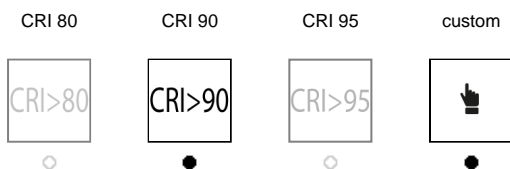

Colour rendering index