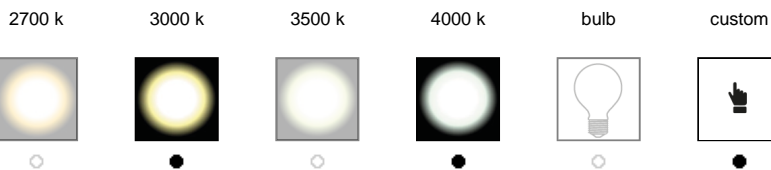

GRUE F2000 DIMMER DARK LIGHT 220V

ver. 20200404_Rev_0

year: **2022**
code: **1230601E70140**
type: **floor lamp**
application: **indoor**

Technical drawing

Size ref. image mm - inch

Technical data

Light source	LED
Circuit structure	LED module
Light emission direction	direct
Power	25 W
Source lumens	3375 lm
Source efficacy	135 lm/W
Energy class	D
Delivered lumens	3240 lm
Secondary	48V 300mA
Colour temperature	3000 K / variants page 2
Colour rendering index	90 CRI / variants page 2
Standard Deviation of Colour Matching	3 SDCM
Safety class	II
Degree of protection	IP 20
Direct mounting on normally flammable surfaces	●
Operating temperature	+10° / +40°
CE	●
UL	○

Colour rendering index

Structure finish

Diffuser / Optical