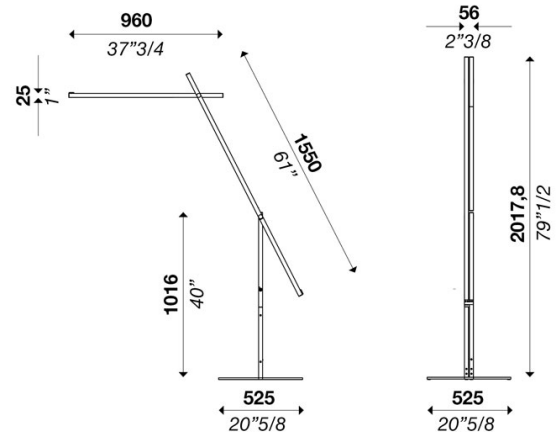

# GRUE F2000 DIMMER 220V

ver. 20200404\_Rev\_0

year: 2014  
code: 1230601E70100  
type: floor lamp  
application: indoor

**Technical drawing**  
Size ref. image mm - inch

Technical data	
Light source	LED
Circuit structure	LED module
Light emission direction	direct
Power	25 W
Source lumens	3375 lm
Source efficacy	135 lm/W
Energy class	D
Delivered lumens	2633 lm
Secondary	48V 300mA
Colour temperature	3000 K / variants page 2
Colour rendering index	90 CRI / variants page 2
Standard Deviation of Colour Matching	3 SDCM
Safety class	II
Degree of protection	IP 20
Direct mounting on normally flammable surfaces	●
Operating temperature	+10° / +40°
CE	●
UL	○