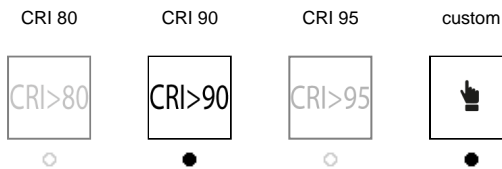

Colour rendering index