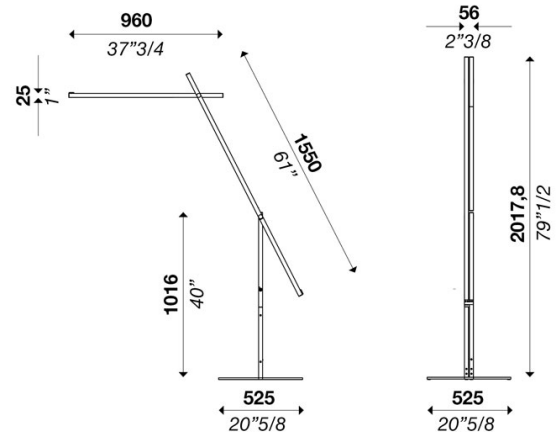

GRUE F2000 ON-OFF DARK LIGHT 220V

ver. 20200404_Rev_0

year: **2022**
code: **1230601E00140**
type: **floor lamp**
application: **indoor**

Technical drawing

Size ref. image mm - inch

Technical data

Light source	LED
Circuit structure	LED module
Light emission direction	direct
Power	25 W
Source lumens	3375 lm
Source efficacy	135 lm/W
Energy class	D
Delivered lumens	3240 lm
Secondary	48V 300mA
Colour temperature	3000 K / variants page 2
Colour rendering index	90 CRI / variants page 2
Standard Deviation of Colour Matching	4 SDCM
Safety class	II
Degree of protection	IP 21
Direct mounting on normally flammable surfaces	●
Operating temperature	+10° / +40°
CE	●
UL	○