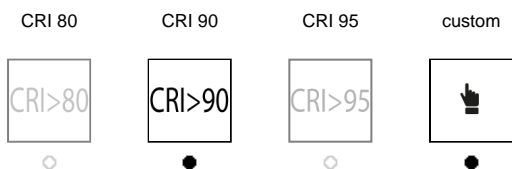

Colour rendering index