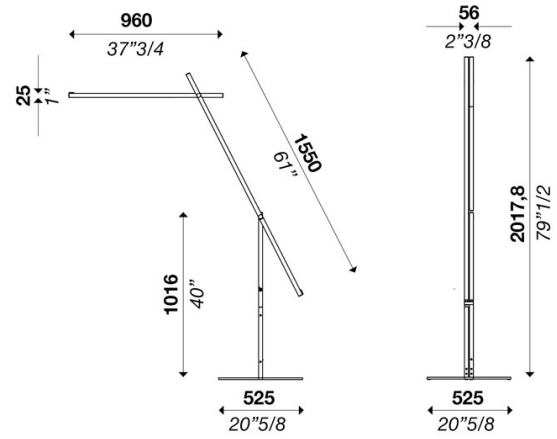

GRUE F2000 ON-OFF 220V

ver. 20200404_Rev_0

year: 2014
code: 1230601E00100
type: floor lamp
application: indoor

Technical drawing
Size ref. image mm - inch

Technical data

Light source	LED
Circuit structure	LED module
Light emission direction	direct
Power	25 W
Source lumens	3375 lm
Source efficacy	135 lm/W
Energy class	D
Delivered lumens	2633 lm
Secondary	48V 300mA
Colour temperature	3000 K / variants page 2
Colour rendering index	90 CRI / variants page 2
Standard Deviation of Colour Matching	3 SDCM
Safety class	II
Degree of protection	IP 20
Direct mounting on normally flammable surfaces	●
Operating temperature	+10° / +40°
CE	●
UL	○

Material	polycarbonate
Finish	opal / variants page 2

Electronics / Driver

Included	Yes
Quantity	1
Voltage	220-240V 50/60 Hz

Dimmable

Hanging cables

Stainless steel cables standard length (custom available)	○
Electric cable standard length (custom available)	-