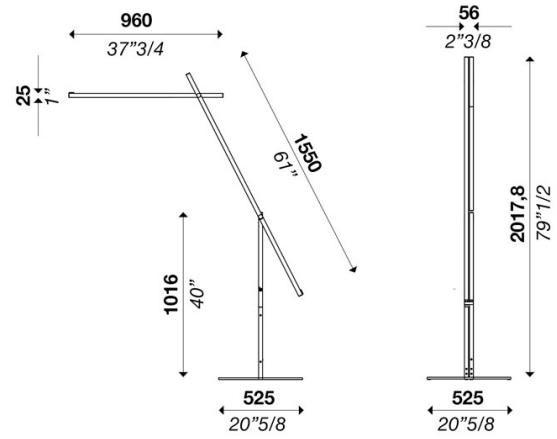

GRUE F2000 DIMMER DARK LIGHT 110V

ver. 20200404_Rev_0

year: **2022**
code: **1230601A70140**
type: **floor lamp**
application: **indoor**

Technical drawing

Size ref. image mm - inch

Technical data

Light source	LED
Circuit structure	LED module
Light emission direction	direct
Power	25 W
Source lumens	3375 lm
Source efficacy	135 lm/W
Energy class	D
Delivered lumens	3240 lm
Secondary	48V 300mA
Colour temperature	3000 K / variants page 2
Colour rendering index	90 CRI / variants page 2
Standard Deviation of Colour Matching	3 SDCM
Safety class	II
Degree of protection	IP 20
Direct mounting on normally flammable surfaces	●
Operating temperature	+10° / +40°
CE	●
UL	○