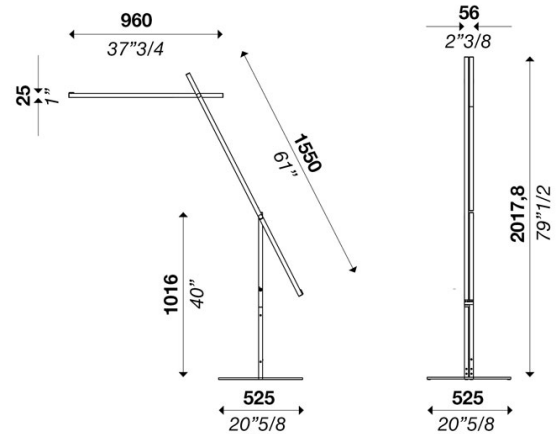

## Technical drawing

Size ref. image mm - inch

### Technical data

Light source	LED
Circuit structure	LED module
Light emission direction	direct
Power	25 W
Source lumens	3375 lm
Source efficacy	135 lm/W
Energy class	D
Delivered lumens	2633 lm
Secondary	48V 300mA
Colour temperature	3000 K / variants page 2
Colour rendering index	90 CRI / variants page 2
Standard Deviation of Colour Matching	3 SDCM
Safety class	II
Degree of protection	IP 20
Direct mounting on normally flammable surfaces	●
Operating temperature	+10° / +40°
CE	●
UL	○